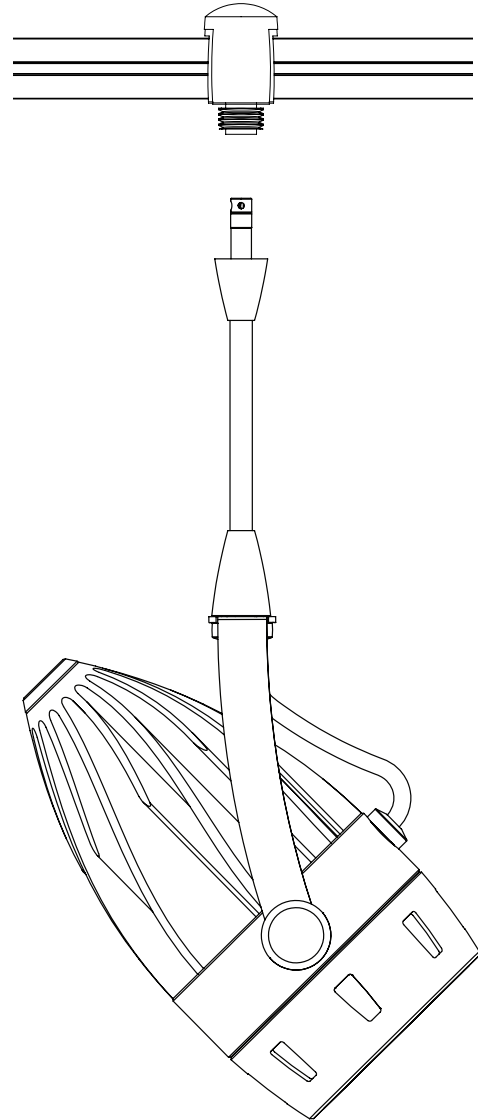

MODULAR STEM

by JOURNÉE

Instruction Sheet

IMPORTANT SAFETY INSTRUCTIONS

- This product suitable for indoor dry locations only.
- This product must be used with the Journée Monorail system only
- Always disconnect electrical power before adding or changing the configuration of the track.
- **We recommend you hire a qualified, licensed electrician to install the system.**

SAVE THESE INSTRUCTIONS

MODULAR STEM CONNECTOR

MODULAR STEM

by JOURNÉE®

Instruction Sheet

For use with Monorail System

- 1)** Thread the Modular stem onto any Journée LED Luminaire.

- 2)** Thread the Modular Stem onto the Monorail to Modular Stem Connector.