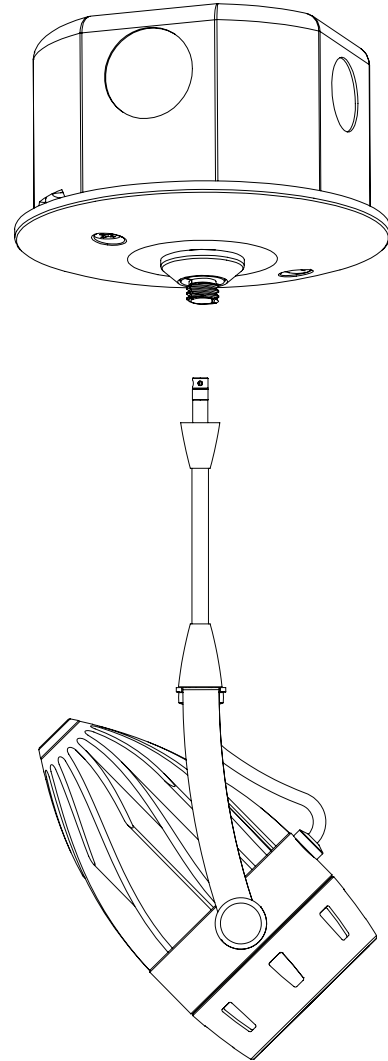

1. **2)** Thread the Modular Stem onto the Monopoint Canopy.