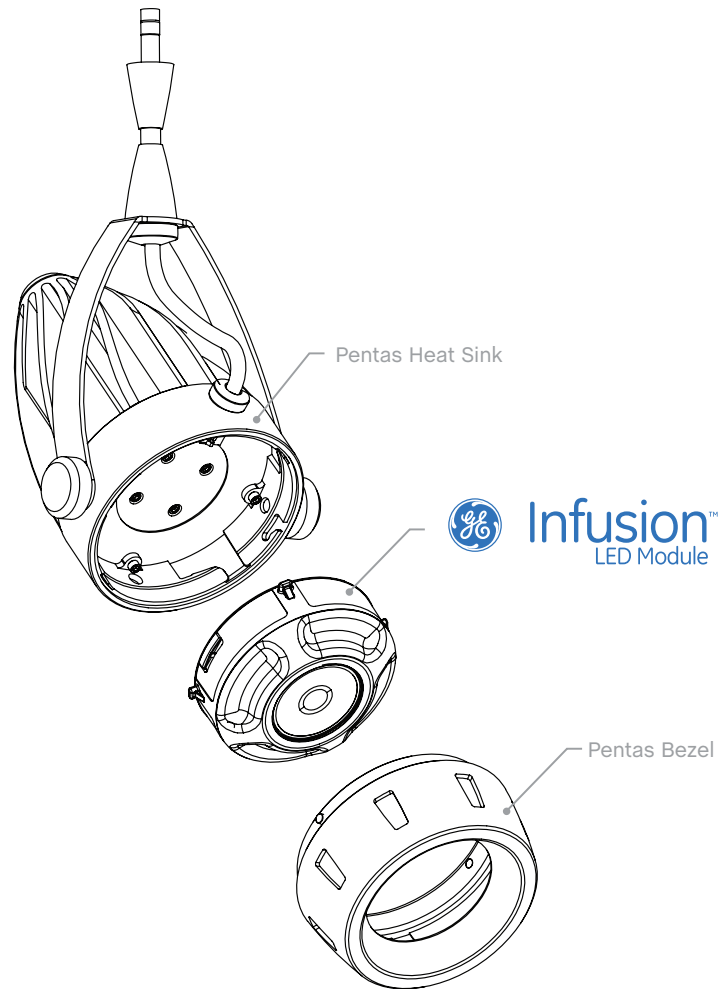

MONOPOINT

by Journée®

Ordering Guide

Journée®

Choosing Drop Lengths

Distance from Monopoint Canopy to Luminaire

Modular Stem Available Drop Lengths

2" 3" 4" 6" 9" 12" 18"

Choosing a GE Infusion™ Module

Available Color Options

White Black

Available Beam Angles

15° 25° 36°

Available Color Temperatures

2700K 3000K 4000K

Journée®