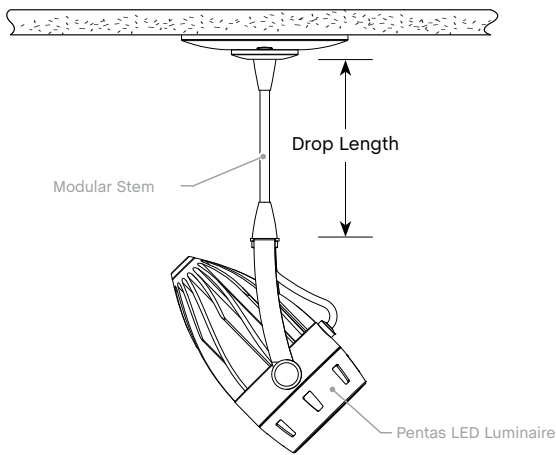

MONOPOINT

by Journée®

Ordering Guide

Journée®

Choosing Drop Lengths

Distance from Monopoint Canopy to Luminaire

Modular Stem Available Drop Lengths

2" 3" 4" 6" 9" 12" 18"

Choosing a GE Infusion™ Module

Available Color Options

White Black

Available Beam Angles

15° 25° 36°

Available Color Temperatures

2700K 3000K 4000K

Journée®