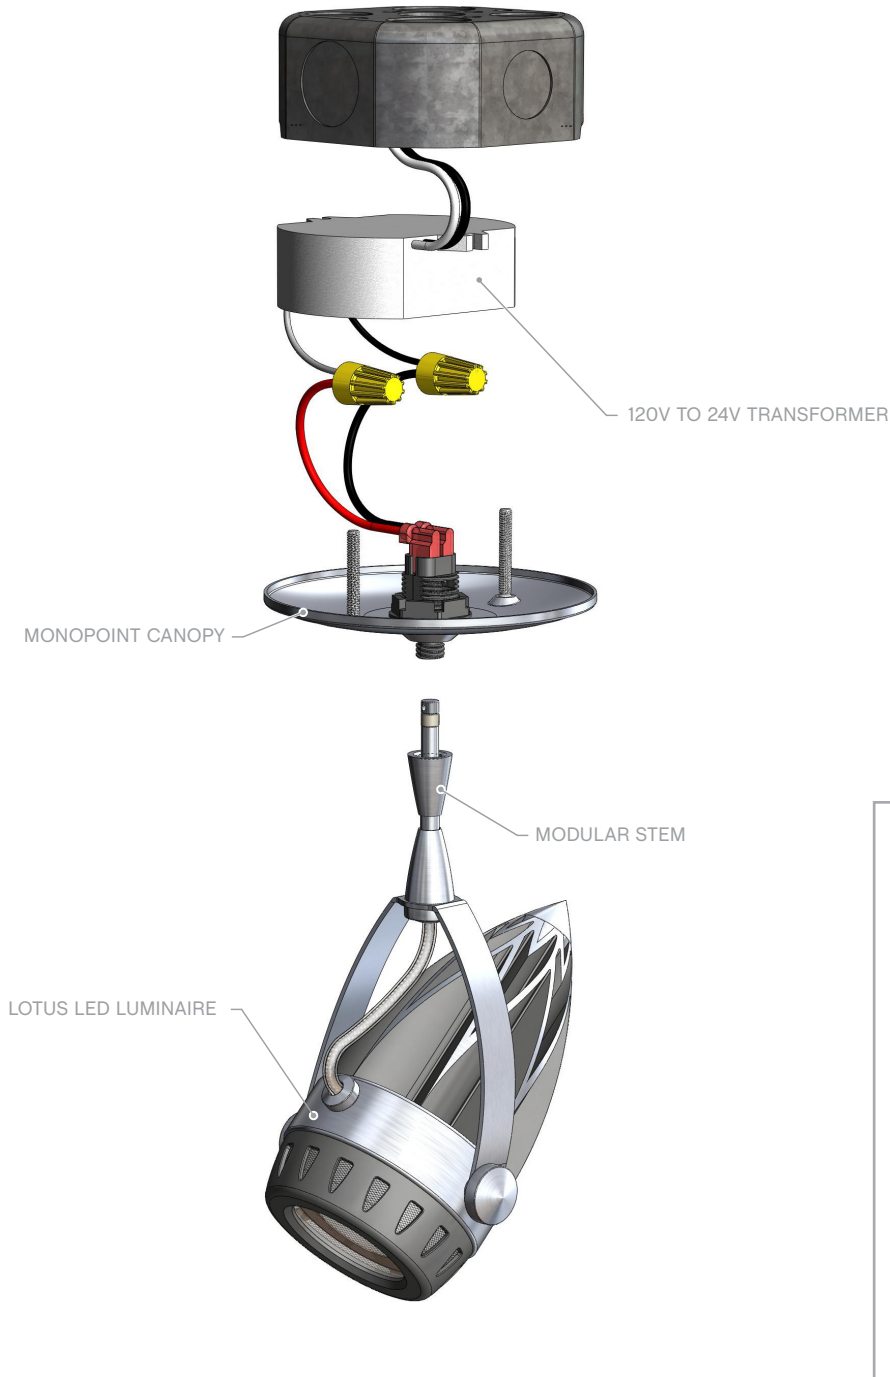

MONOPOINT

by Journée®

Ordering Guide

Journée®

Choosing Drop Lengths

Distance from Monopoint Canopy to Luminaire

Modular Stem Available Drop Lengths

2" 3" 4" 6" 9" 12" 18"

Choosing a GE Infusion™ Module

Available Color Options

White Black

Available Beam Angles

15° 25° 36°

Available Color Temperatures

2700K 3000K 4000K

Journée®