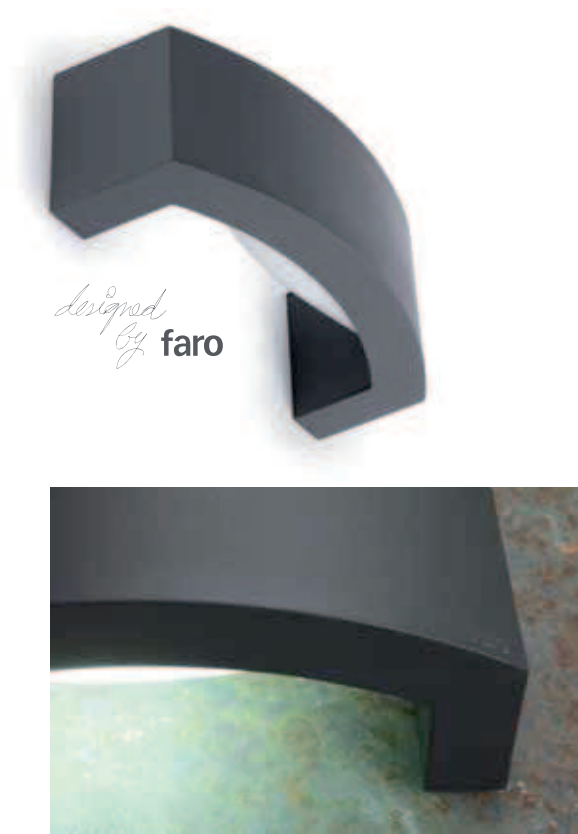

ÁNCORA

applique | wall lamp

74401 **DG** Dark grey | Gris oscuro

		1 x E27		20w	
			16467	5000k	
AL INY.	PC OPAL		IP 44		1/1

DRAGMA

applique | wall lamp

designed by faro

71362 **DG** Dark grey | Gris oscuro

		1 x G24q-2		18w	
			15907	5000k	
AL INY.	CRIS TRANSL.		IP 65		1/1
	magnético