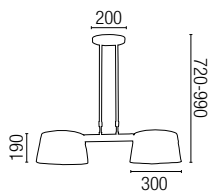

SAC

colgante | pendant lamp

66193 BR BE Brown+Beige | Marrón+Beige

2 x E27 max. 60w ☒ ☒ 2 x E27 20w 2700k ☒

MET TEX ☒ ☒ ☒ 1/1