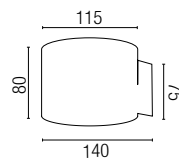

CONO

applique | wall lamp

66137 **R** Rust | Marrón óxido

2 x E14 max. 60w 2 x E14 16291 11w 2700K

MET CRIS RUST 1/2

designed by **faro**

designed by **faro**

TWIN-1 **NEW!**

applique | wall lamp

66187 **MN** Mat nickel | Níquel mate

66188 **BR** Brown | Marrón

1 x G9 50w 1 x G9 13026 7w 2700k

MET CRIS TRANS 1/1

TWIN-3 **NEW!**

applique | wall lamp

66185 **MN** Mat nickel | Níquel mate

66186 **BR** Brown | Marrón

2 x E14 max. 60w 2 x E14 16200 11w 2700k

MET CRIS TRANS 1/1

designed by **faro**