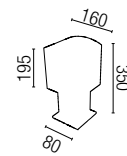

TRIAL

baliza | beacon

74384 **DG** Dark grey | Gris oscuro

		1 x E27		20w 5000k	
					1/2