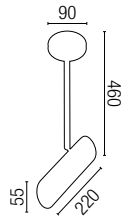

LINK **NEW!** colgante | pendant lamp

29877 **W** Black | Negro

29878 **B** White | Blanco

	1 x GU10		max. 11w			1 x GU10		11w	
						14029		2700k	
						1 x GU10 LED CREE		3x2w	
						14165		3000k	

AC		IP 20			1/1