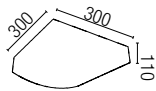

designed by
faro

TRIAL

plafón | ceiling lamp

74386 **DG** Dark grey | Gris oscuro

2 x E27 16467 20w 5000k

MET PC IP 44 F 1/4

designed by **faro**

designed by **faro**