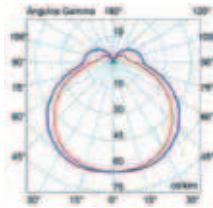

designed by
faro

TRIAL

plafón | ceiling lamp

74386 **DG** Dark grey | Gris oscuro

2 x E27 16467 20w 5000k

MET PC IP 44 F 1/4

designed by **faro**

designed by **faro**