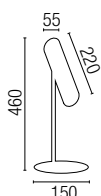

Completamente realizado en metal, ligero y fácil de transportar, Link es el análisis y la síntesis de un foco.

Made completely from light, easy-to-transport metal, Link is the analysis and synthesis of a spotlight.

LINK **NEW!**

sobremesa | table lamp

29881 **W** Black | Negro

29882 **B** White | Blanco