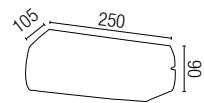

		1 x E27		20w	
			16467	5000k	
AL INY.	PC OPAL		IP 44		1/1

DRAGMA

applique | wall lamp

designed by faro

71362 **DG** Dark grey | Gris oscuro

		1 x G24q-2		18w	
			15907	5000k	
AL INY.	CRIS TRANSL.		IP 65		1/1
	magnético				