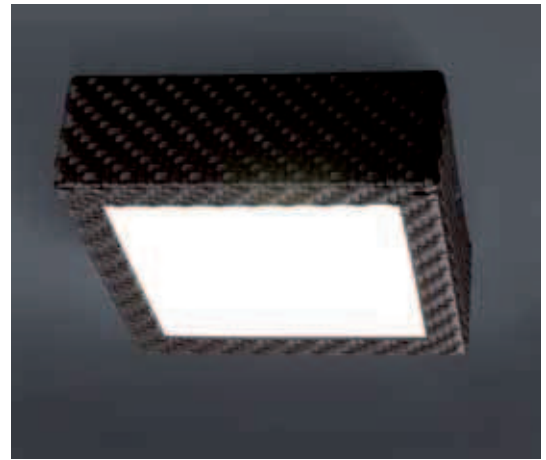

Newport is an inspiration from the past. With a desire to return to the classical shapes and design.

RATTAN

designed by
faro

RATTAN-1

plafón | ceiling lamp

71202 **DB** Dark brown | Marrón oscuro

RATTAN-2

applique | wall lamp