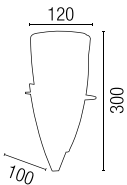

MET CRIS RUST 1/2

designed by **faro**

designed by **faro**

TWIN-1 **NEW!**

applique | wall lamp

66187 **MN** Mat nickel | Níquel mate

66188 **BR** Brown | Marrón

1 x G9 50w 1 x G9 13026 7w 2700k