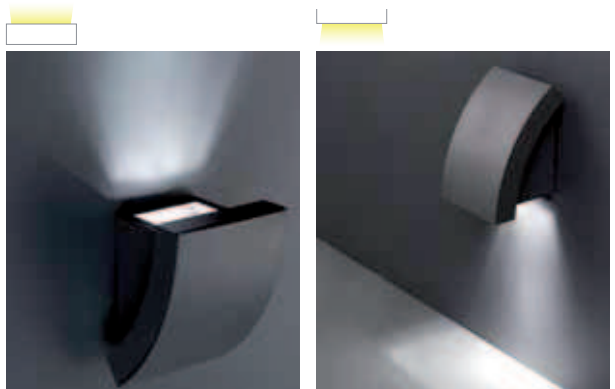

PROA
aplique-bañador de pared | wall lamp-wall washer

74400 **DG** Dark grey | Gris oscuro

1 x GU10		máx. 35w	☒		1 x GU10	14030	11w	☒	5000k	☒	1 x GU10	LED	14160	3w	☒	6000k	☒

AL INY.	CRIS TRANS		IP 44			1/1

designed by
faro