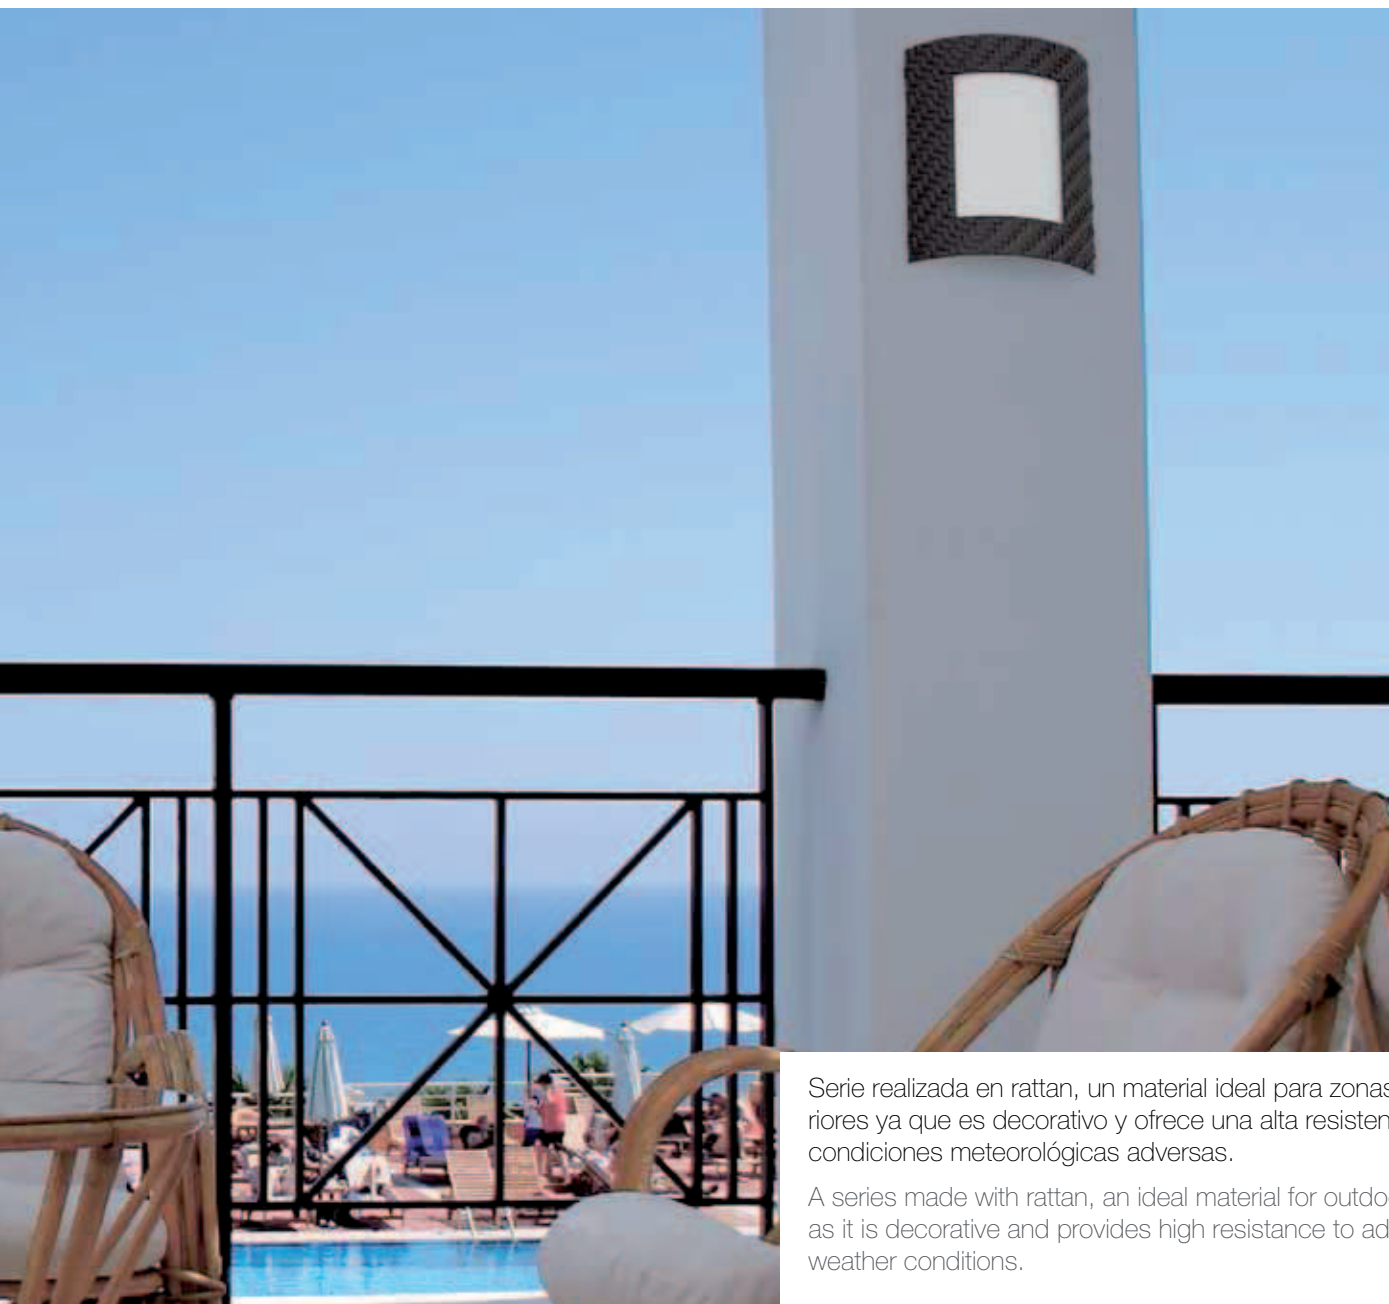

Serie realizada en rattan, un material ideal para zonas exteriores ya que es decorativo y ofrece una alta resistencia a condiciones meteorológicas adversas.

A series made with rattan, an ideal material for outdoor areas as it is decorative and provides high resistance to adverse weather conditions.

RATTAN-3

applique | wall lamp

71204 DB Dark brown | Marrón oscuro