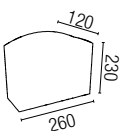

TRIAL

aplique | wall lamp

74381 **DG** Dark grey | Gris oscuro

2 x E27 16467 20w 5000k

MET PC IP 44 F 1/4