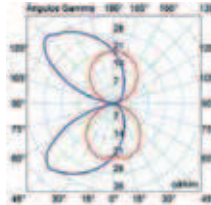

		1 x E27		20w	
			16467	5000k	
AL INY.	PC OPAL		IP 44		1/1

DRAGMA

applique | wall lamp

designed by faro

71362 **DG** Dark grey | Gris oscuro

		1 x G24q-2		18w	
			15907	5000k	
AL INY.	CRIS TRANSL.		IP 65		1/1
	magnético				