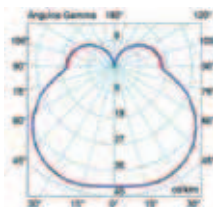

TRIAL

aplique | wall lamp

74381 **DG** Dark grey | Gris oscuro

2 x E27 16467 20w 5000k

MET PC IP 44 F 1/4