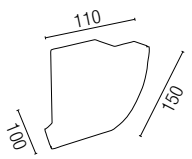

PROA
aplique-bañador de pared | wall lamp-wall washer

74400 **DG** Dark grey | Gris oscuro

1 x GU10		máx. 35w	☒		1 x GU10	14030	11w	☒	5000k	☒	1 x GU10	LED	14160	3w	☒	6000k	☒

AL INY.	CRIS TRANS		IP 44			1/1

designed by
faro