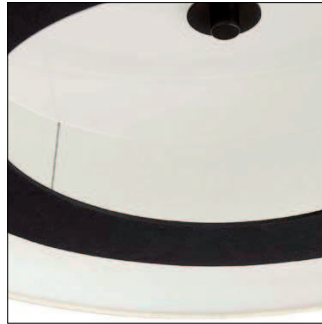

Nexo is union. The union of beauty and functionality embodied in two pieces of metal joined together by a stylish pole from which a point of light emanates.

designed by **faro**

PÉRGAMO **NEW!**

colgante | pendant lamp