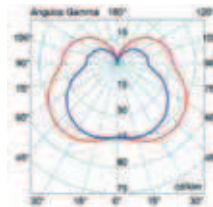

TRIAL

aplique | wall lamp

74380 **DG** Dark grey | Gris oscuro

1 x E27 16467 20w 5000k

MET PC IP 44 F 1/4