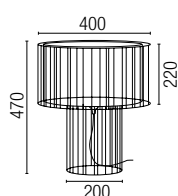

designed by
faro

LINDA **NEW!**
sobremesa | table lamp

29311 **B** Black | Negro
29307 **W** White | Blanco

1 x E27  max. 100w   1 x E27  20w 16212 2700k 

AC **TEX**  IP 20   1/1

designed by **faro**

LINK

designed by **faro**