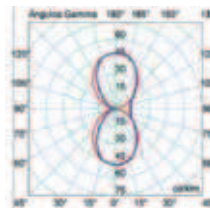

		1 x E27		20w	
			16467	5000k	
AL INY.	PC OPAL		IP 44		1/1

DRAGMA

applique | wall lamp

designed by faro

71362 **DG** Dark grey | Gris oscuro

		1 x G24q-2		18w	
			15907	5000k	
AL INY.	CRIS TRANSL.		IP 65		1/1
	magnético				