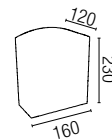

TRIAL

aplique | wall lamp

74380 **DG** Dark grey | Gris oscuro

1 x E27 16467 20w 5000k

MET PC IP 44 F 1/4