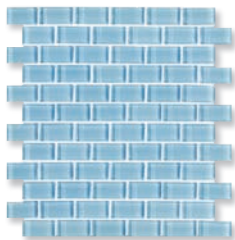

Shimmer

glass wall tile

gloss finish 3" x 6", 4¼" x 4¼", 2" x 2", 1" x 2", 1" x 1"

2" x 2" mosaic

1" x 2" mosaic

1" x 1" mosaic

3" x 6"

4¼" x 4¼"

matte finish 3" x 6", 4¼" x 4¼", 2" x 2", 1" x 2", 1" x 1"

2" x 2" mosaic

1" x 2" mosaic

1" x 1" mosaic

3" x 6"

4¼" x 4¼"

Beach

Daylight

Silver matte*

*Available in 1" x 1" mosaic only