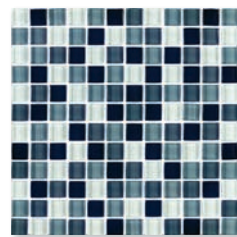

Shimmer Blends

glass wall tile

gloss finish 2" x 2", 1" x 2", 1" x 1"

2" x 2" mosaic

1" x 2" mosaic

1" x 1" mosaic

matte finish 2" x 2", 1" x 2", 1" x 1"

2" x 2" mosaic

1" x 2" mosaic

1" x 1" mosaic

Arctic

Autumn

Checkerboard

Coral

Desert

Foliage

Garden

Ocean

Shadow

metallic

Mix (Gold / Silver)*

*Available in 1" x 1" matte mosaic only