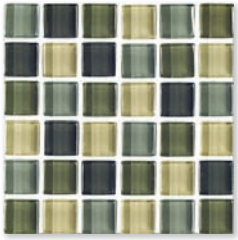

Shimmer Blends

glass wall tile

gloss finish 2" x 2", 1" x 2", 1" x 1"

2" x 2" mosaic

1" x 2" mosaic

1" x 1" mosaic

matte finish 2" x 2", 1" x 2", 1" x 1"

2" x 2" mosaic

1" x 2" mosaic

1" x 1" mosaic

Arctic

Autumn

Checkerboard

Coral

Desert

Foliage

Garden

Ocean

Shadow

metallic

Mix (Gold / Silver)*

*Available in 1" x 1" matte mosaic only