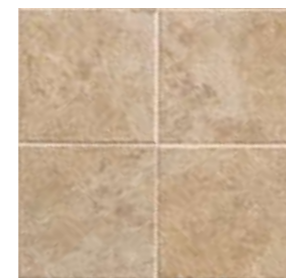

Floor: Rankin 18"x18" - 12"x12" - 6"x6"