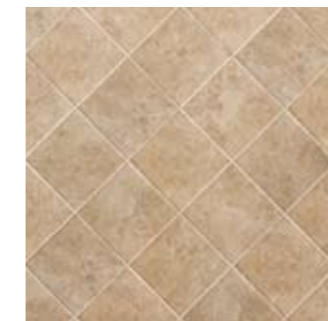

Arctic Bay

Grise - Arviat - Rankin

Refreshing as a breeze carrying the scent of pine needles, rugged as snow-capped mountains, ARCTIC BAY exemplifies the free-spirited youthful outlook and independent attitude favored by modern homeowners, designers and contractors. This robust ceramic stakes its claim with native earthen colors, boldly structured surfaces and distressed edges. Three versatile sizes and veined colors certainly encourage creativity.

Modular effects and cut-from-the-tile SBN significantly increase layout options on floors or walls. ADA-recognized COF adds a measure of assurance when slip resistance is a concern. Let your imagination take you away to uncharted design territory with Arctic Bay's fresh, updated take on stone. Easy to clean, easy to install, easy to love.

Arctic Bay

floor and wall tile - glazed ceramic tile

Arviat

Trims

UG5P Rankin
SBN
3"x12"

- Field Tile
- Wall Tile
- Durability Classification
- C.O.F. (Wet)
- C.O.F. (Dry)
- Modular Tile
- Trim Available
- Frost Resistant
- Meets ADA Recommendations
- Spec Wizard

	Sizes	Pcs	Sq. Ft.	Weight (lbs.)	Thickness
Modular Tile	6"x 6"	40	9.69	35	0.326
Field Tile	12"x 12"	15	14.53	52	0.326
Field Tile	18"x 18"	7	15.26	68	0.374
SBN	3"x 12"	20		21	Compatible

	Sizes	Ctn	Sq. Ft.	Weight (lbs.)
Modular Tile	6"x 6"	80	775.20	2800
Field Tile	12"x 12"	48	697.44	2496
Field Tile	18"x 18"	32	488.32	2176

MARAZZI USA

American Marazzi Tile, Inc.
Headquarters & Manufacturing Plant
359 Clay Road
Sunnyvale, Texas 75182

Telephone
972.226.0110
Fax
972.226.5629
www.marazzitile.com
contact@marazzitile.com

Arctic Bay is available nationwide. To locate your nearest Distributor call American Marazzi Tile Customer Service or visit www.marazzitile.com