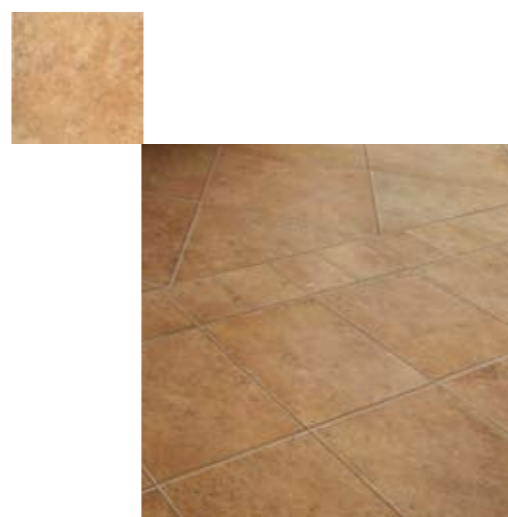

Sumatra

Dumai - Giambi - Medan

Exotic and sensual, yet broadly appealing, Sumatra suggests a cultural convergence of dramatic influences and everyday liveability. The highly reflective glazed ceramic surface lends the glamorous feel of polished stone while eliminating special maintenance requirements.

Transform any space with personalized patterns utilizing the multiple sizes and three warm beige-gold-brown ranges gently layered within each color itself. Varied motifs emerge, hinting at yet-to-be-explored environments. Discover and accomplish your design vision by playing upon the embedded shading mixes when pairing with paints, fabrics, fixtures and appliances.

Floor: Medan 12"x12"

Sumatra

floor and wall tile - glazed ceramic tile

Trims

UG67 Medan
SBN
3"x12"

- Field Tile
- Wall Tile
- Durability Classification
- 0.5 C.O.F. (Wet)
- 0.6 C.O.F. (Dry)
- M Modular Tile
- Average Shade Variation
- Trim Available
- Frost Resistant
- Spec Wizard

	Sizes	Pcs	Sq. Ft.	Weight (lbs.)	Thickness
Modular Tile	6" x 6"	40	9.69	35	0.326
Field Tile	12" x 12"	15	14.53	52	0.326
Field Tile	18" x 18"	7	15.26	68	0.374
SBN	3" x 12"	20		21	Compatible

	Sizes	Ctn	Sq. Ft.	Weight (lbs.)
Modular Tile	6" x 6"	80	775.20	2800
Field Tile	12" x 12"	48	697.44	2496
Field Tile	18" x 18"	32	488.32	2176

MARAZZI USA

American Marazzi Tile, Inc.
Headquarters & Manufacturing Plant
359 Clay Road
Sunnyvale, Texas 75182

Telephone
972.226.0110
Fax
972.226.5629
www.marazzitile.com
contact@marazzitile.com

Sumatra is available nationwide. To locate your nearest Distributor call American Marazzi Tile Customer Service or visit www.marazzitile.com