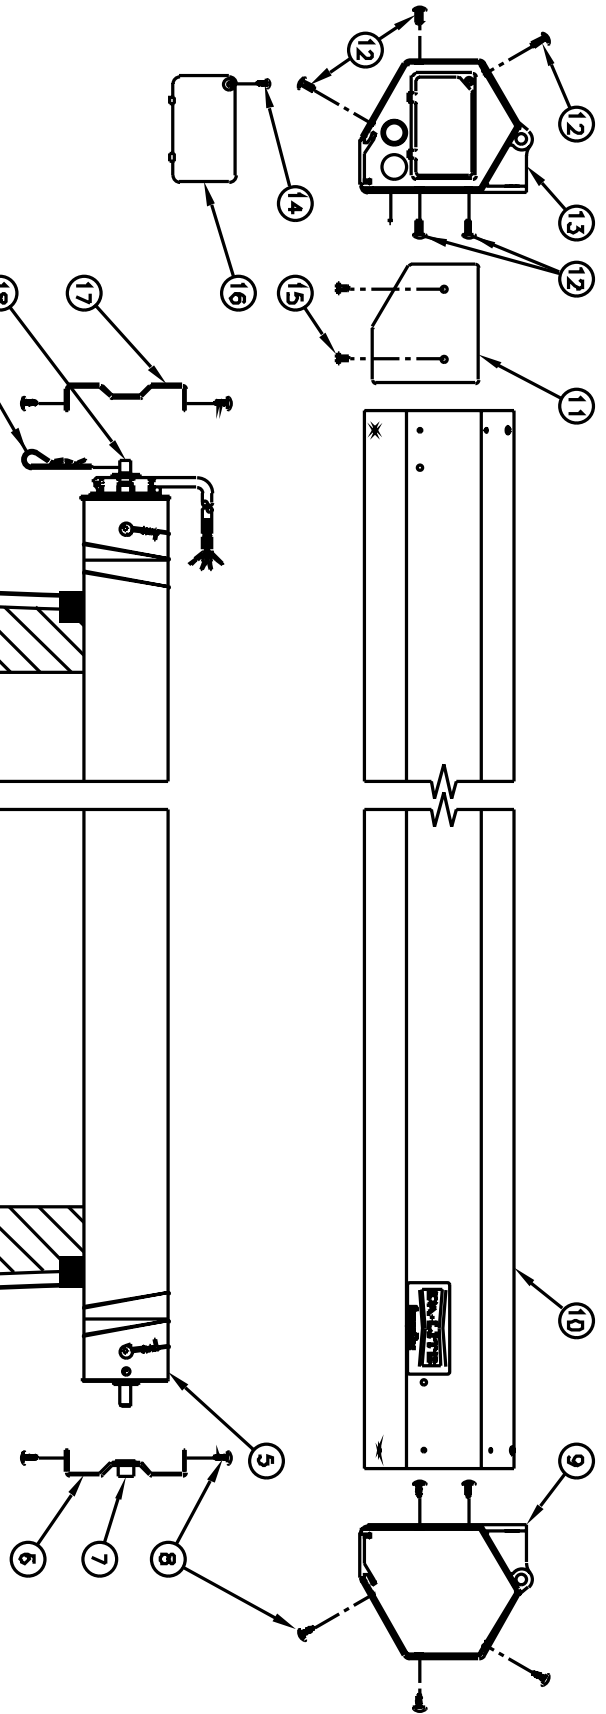

TENSIONED COSMOPOLITAN® ELECTROL®

TENSIONED COSMOPOLITAN® ELECTROL®

Diagram No.	Da-Lite Part No.	Description	Quantity Required	List Price Each
1	44839	Screw for slat cap assy.	4	\$0.28
2	92030	Slat cap assy. (includes #1)	2	9.40
3	94680	Tab	14-32	0.36
4	75658	Line, chalk and mason black (per foot) (Figure one side at approximately height of fabric + 2' + any extra needed)	Per size	0.24
5		Fabric and roller assemblies include #2, 3 and 4		
	81285	Fabric and roller assy., Da-Mat 50" x 50"	1	770.00
	88951	Fabric and roller assy., High Contrast Da-Mat 50" x 50"	1	770.00
	81286	Fabric and roller assy., Pearlescent 50" x 50"	1	1,030.00
	81287	Fabric and roller assy., Cinema Vision 50" x 50"	1	1,228.00
	90383	Fabric and roller assy., High Contrast Cinema Vision 50" x 50"	1	1,228.00
	86483	Fabric and roller assy., Da-Tex 50" x 50"	1	1,150.00
	86484	Fabric and roller assy., Dual Vision 50" x 50"	1	1,150.00
	81288	Fabric and roller assy., Da-Mat 60" x 60"	1	846.00
	88952	Fabric and roller assy., High Contrast Da-Mat 60" x 60"	1	846.00
	81289	Fabric and roller assy., Pearlescent 60" x 60"	1	1,132.00
	81290	Fabric and roller assy., Cinema Vision 60" x 60"	1	1,354.00
	90384	Fabric and roller assy., High Contrast Cinema Vision 60" x 60"	1	1,354.00
	86485	Fabric and roller assy., Da-Tex 60" x 60"	1	1,262.00
	86486	Fabric and roller assy., Dual Vision 60" x 60"	1	1,262.00
	81291	Fabric and roller assy., Da-Mat 70" x 70"	1	928.00
	88953	Fabric and roller assy., High Contrast Da-Mat 70" x 70"	1	928.00
	81292	Fabric and roller assy., Pearlescent 70" x 70"	1	1,246.00
	81293	Fabric and roller assy., Cinema Vision 70" x 70"	1	1,488.00
	90385	Fabric and roller assy., High Contrast Cinema Vision 70" x 70"	1	1,488.00
	86487	Fabric and roller assy., Da-Tex 70" x 70"	1	1,388.00
	86488	Fabric and roller assy., Dual Vision 70" x 70"	1	1,388.00
	81294	Fabric and roller assy., Da-Mat 84" x 84"	1	1,024.00
	88954	Fabric and roller assy., High Contrast Da-Mat 84" x 84"	1	1,024.00
	81295	Fabric and roller assy., Pearlescent 84" x 84"	1	1,370.00
	81296	Fabric and roller assy., Cinema Vision 84" x 84"	1	1,636.00
	90386	Fabric and roller assy., High Contrast Cinema Vision 84" x 84"	1	1,636.00
	86489	Fabric and roller assy., Da-Tex 84" x 84"	1	1,528.00
	86490	Fabric and roller assy., Dual Vision 84" x 84"	1	1,528.00
	81297	Fabric and roller assy., Da-Mat 6' x 8'	1	1,132.00
	88955	Fabric and roller assy., High Contrast Da-Mat 6' x 8'	1	1,132.00
	81298	Fabric and roller assy., Pearlescent 6' x 8'	1	1,510.00
	81299	Fabric and roller assy., Cinema Vision 6' x 8'	1	1,802.00
	90387	Fabric and roller assy., High Contrast Cinema Vision 6' x 8'	1	1,802.00
	86491	Fabric and roller assy., Da-Tex 6' x 8'	1	1,680.00
	86492	Fabric and roller assy., Dual Vision 6' x 8'	1	1,680.00
	81300	Fabric and roller assy., Da-Mat 8' x 8'	1	1,236.00
	88956	Fabric and roller assy., High Contrast Da-Mat 8' x 8'	1	1,236.00
	81301	Fabric and roller assy., Pearlescent 8' x 8'	1	1,656.00
	81302	Fabric and roller assy., Cinema Vision 8' x 8'	1	1,980.00
	90388	Fabric and roller assy., High Contrast Cinema Vision 8' x 8'	1	1,980.00
	86493	Fabric and roller assy., Da-Tex 8' x 8'	1	1,846.00
	86494	Fabric and roller assy., Dual Vision 8' x 8'	1	1,846.00
	81303	Fabric and roller assy., Da-Mat 7' x 9'	1	1,360.00