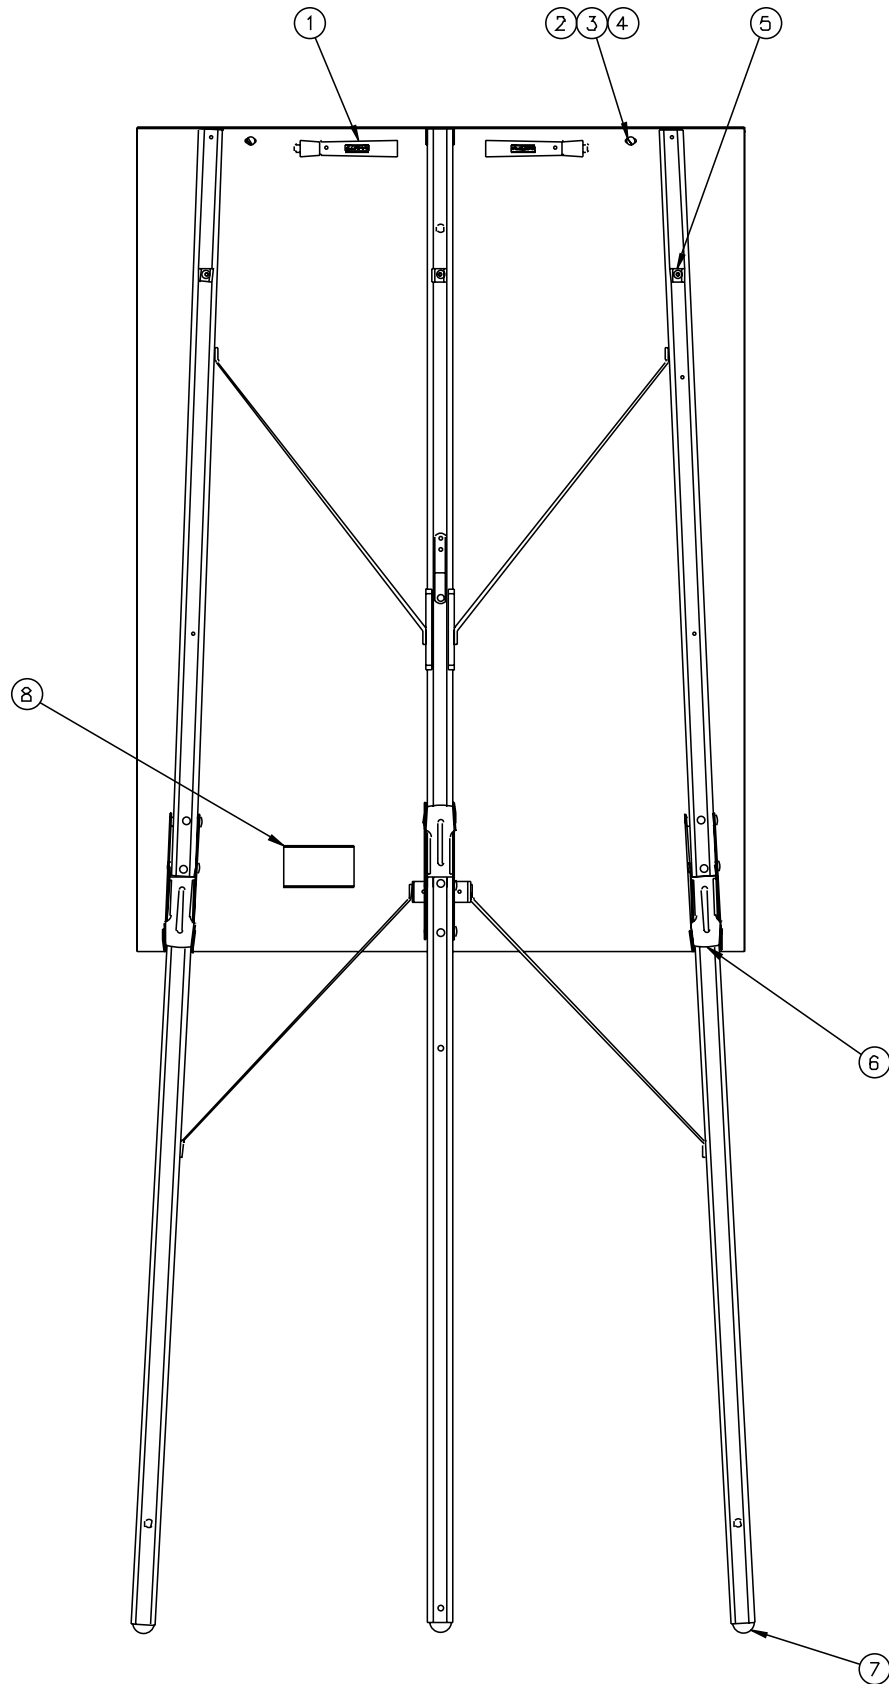

PAPER PAD AND PORCELAIN EASELS

PAPER PAD AND PORCELAIN EASELS

Diagram No.	Da-Lite Part No.	Description	Quantity Required	List Price Each
1	43220	Marker set, one each of four colors	0	\$14.00
	43227	Black marker (pricing is per dozen)	0	24.00
	43228	Red marker (pricing is per dozen)	0	24.00
	43229	Green marker (pricing is per dozen)	0	24.00
	43230	Blue marker (pricing is per dozen)	0	24.00
2	77157	Machine screw 10 - 32 x 1/2" locking	2	0.20
3	45330	Rivnut to hold paper pads	2	0.92
4	44725	#10 Internal tooth washer	2	0.12
5	52977	Leg locking spring	3	0.92
6	52950PL	Leg release	3	0.70
7	52938	Rubber foot	3	0.82
8	75753	Eraser holder (not for Paper Pad)	1	4.40