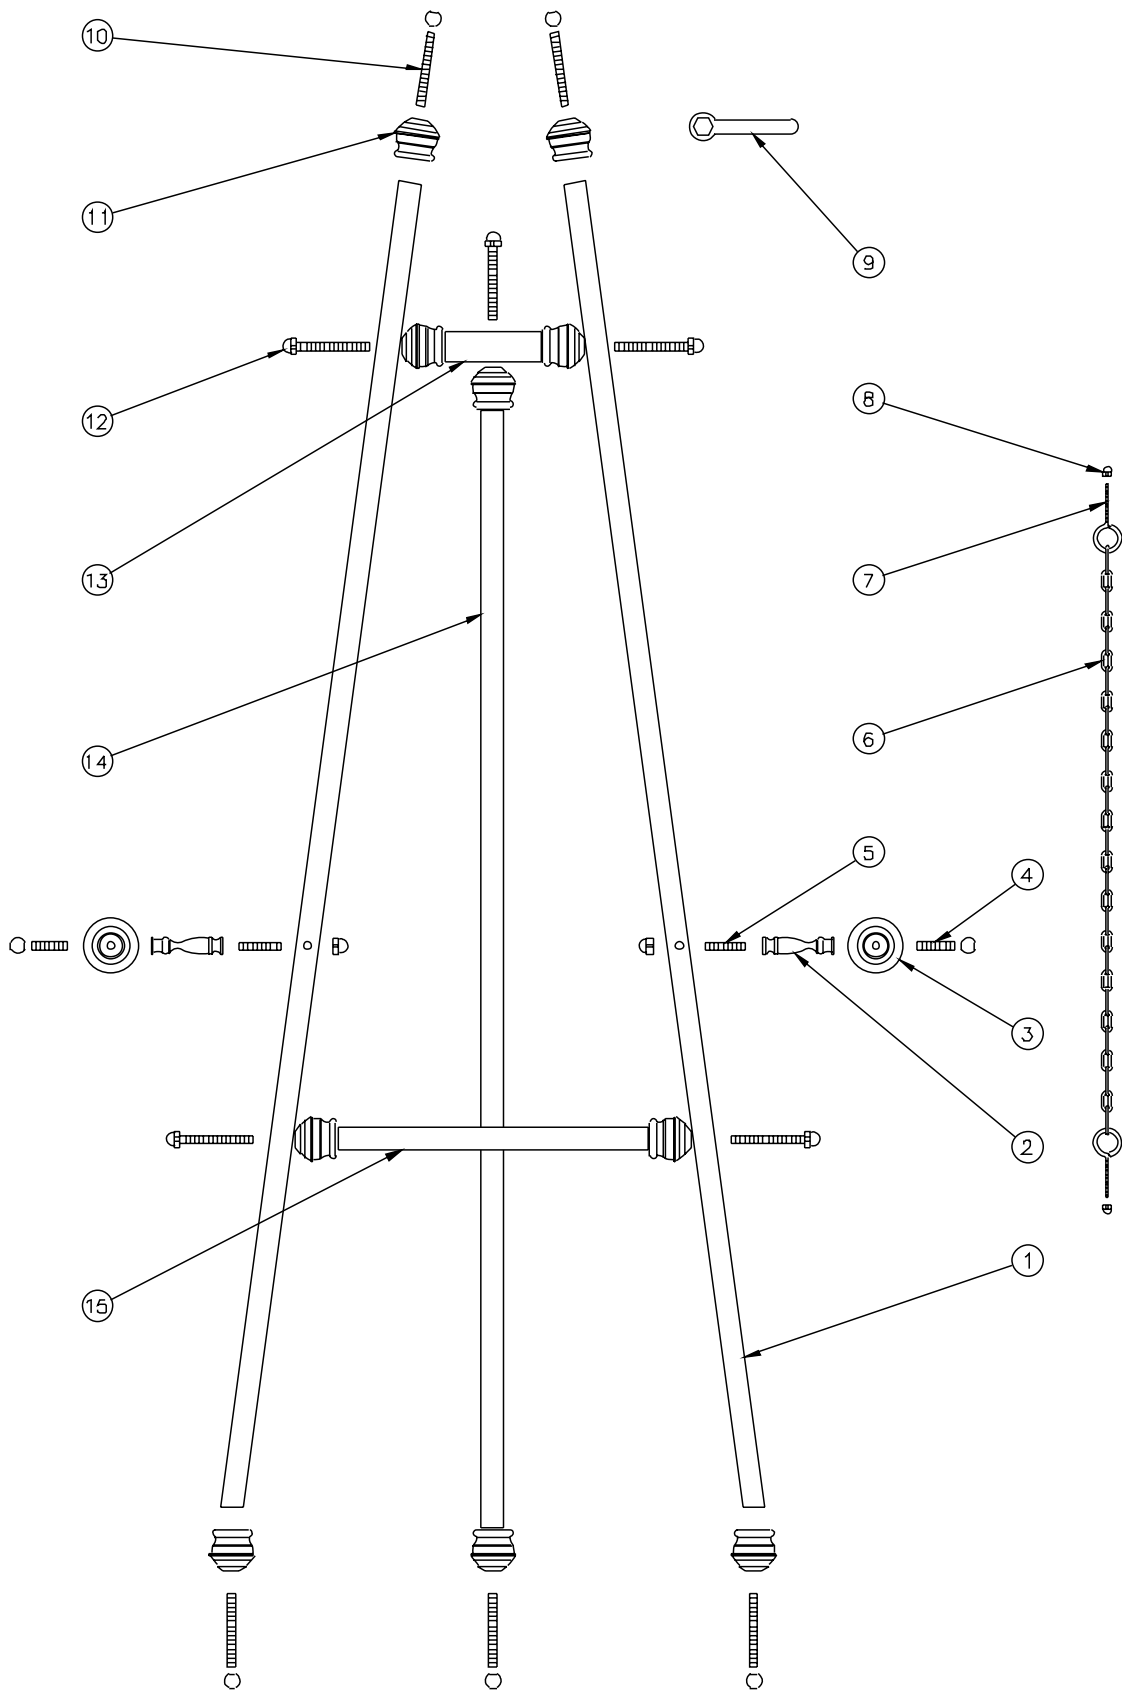

# AMBASSADOR BRASS EASEL

## AMBASSADOR BRASS EASEL

Diagram No.	Da-Lite Part No.	Description	Quantity Required	List Price Each
1	54032	Upright leg polished	2	\$26.00
	54048	Upright leg swirled	2	32.40
2	54037	Display holder	2	3.40
3	54038	Display holder cap	2	1.86
4	54044	1/4-20 x 3/4" long stud with ball head	2	0.54
5	54043	1/4-20 x 1 1/2" long stud with acorn head	2	0.76
6	54039	Chain with eye bolts	2	1.96
7	54045	Eye bolt only	2	0.44
8	54040	Brass acorn nut for eye bolt	2	0.34
9	54047	Hex wrench	1	3.60
10	54042	1/4-20 x 2" long stud with ball head	5	0.84
11	54036	Tube cap	10	4.00
12	54041	1/4-20 x 2 1/2" long stud with acorn head	5	0.84
13	54033	Short cross bar polished	1	5.00
	54049	Short cross bar swirled	1	6.60
14	54035	Support leg polished	1	27.20
	54051	Support leg swirled	1	31.20
15	54034	Long cross bar polished	1	8.40
	54050	Long cross bar swirled	1	11.20
	86928	Hardware Kit (Includes #2, 3, 4 ,5, 6, 8, 9, 10 and 12)	1	27.80