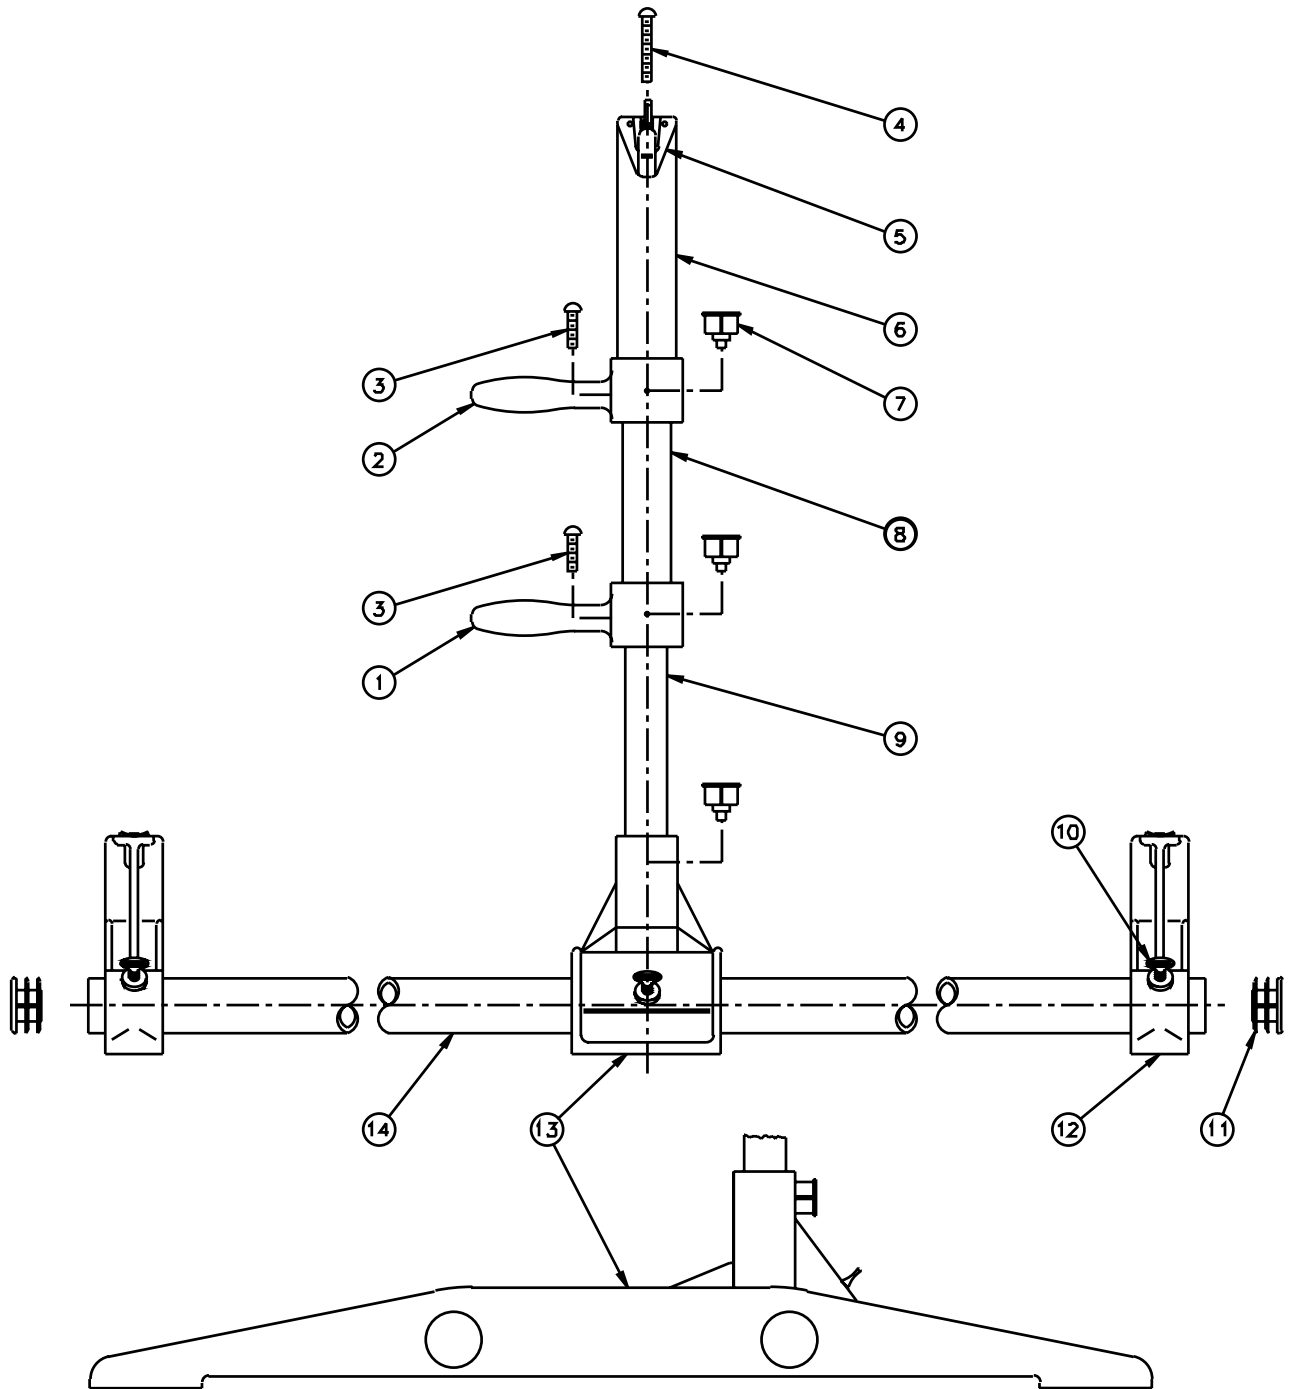

FLOOR MODEL C

Diagram No.	Da-Lite Part No.	Description	Quantity Required	List Price Each
17	78588	Saddle extension for 8' and 120" diag. screens	2	\$8.20
	78589	Saddle extension for 9' screens	2	9.40
	78517	Saddle extension for 10' and 150" diag. screens	2	10.60
	78518	Saddle extension for 12' and 180" diag. screens	2	12.80
	95051	Packing for 8' screens	1	56.00
	95052	Packing for 9' screens	1	62.20
	95053	Packing for 10' screens	1	68.40
	95054	Packing for 12' screens	1	78.80

SIDE VIEWS

MODEL C FLOOR STAND

Diagram No.	Da-Lite Part No.	Description	Quantity Required	List Price Each
1	73294	Center tube handle	1	\$70.00
2	73295	Top tube handle	1	70.00
3	44740	Screw for center and top tube handles	2	0.18
4	44746	Screw for gooseneck	1	0.34
5	73296	Gooseneck assy.	1	63.20
6	57702	Top tube assy. (includes #2, 3, 4, 5, and 7)	1	188.00
7	57699	Spring button assy.	3	5.80
8	57703	Center tube assy. (includes #1, 3, and 7)	1	132.00
9	57704	Bottom tube assy.	1	66.80
		For complete tube assy., order as follows: (includes #1-9)		
	57697	Tube assembly	1	388.00
10	44700	Thumb screw, 1/4 - 20 x 1/2"	5	0.94
11	82888	Plug, 1 1/2" Black	4	0.72
12	57701	End bracket assy., (includes #10)	2	70.20
	78140	End bracket assy. for carpeted Floor Model C (includes #10)	2	70.20
13	57700	Center bracket assy. (includes #7 and 10)	1	222.00
14	45092	Support tube, 1 1/2" diameter x 60"	2	22.00
	89848	Packing for Floor Model C Stand	1	17.60