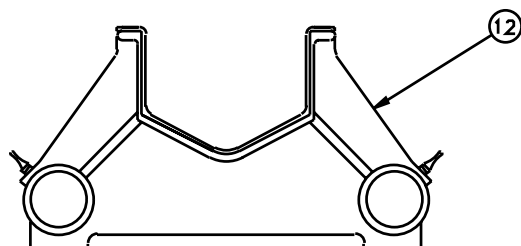

SIDE VIEWS

MODEL C FLOOR STAND

Diagram No.	Da-Lite Part No.	Description	Quantity Required	List Price Each
1	73294	Center tube handle	1	\$70.00
2	73295	Top tube handle	1	70.00
3	44740	Screw for center and top tube handles	2	0.18
4	44746	Screw for gooseneck	1	0.34
5	73296	Gooseneck assy.	1	63.20
6	57702	Top tube assy. (includes #2, 3, 4, 5, and 7)	1	188.00
7	57699	Spring button assy.	3	5.80
8	57703	Center tube assy. (includes #1, 3, and 7)	1	132.00
9	57704	Bottom tube assy.	1	66.80
		For complete tube assy., order as follows: (includes #1-9)		
	57697	Tube assembly	1	388.00
10	44700	Thumb screw, 1/4 - 20 x 1/2"	5	0.94
11	82888	Plug, 1 1/2" Black	4	0.72
12	57701	End bracket assy., (includes #10)	2	70.20
	78140	End bracket assy. for carpeted Floor Model C (includes #10)	2	70.20
13	57700	Center bracket assy. (includes #7 and 10)	1	222.00
14	45092	Support tube, 1 1/2" diameter x 60"	2	22.00
	89848	Packing for Floor Model C Stand	1	17.60