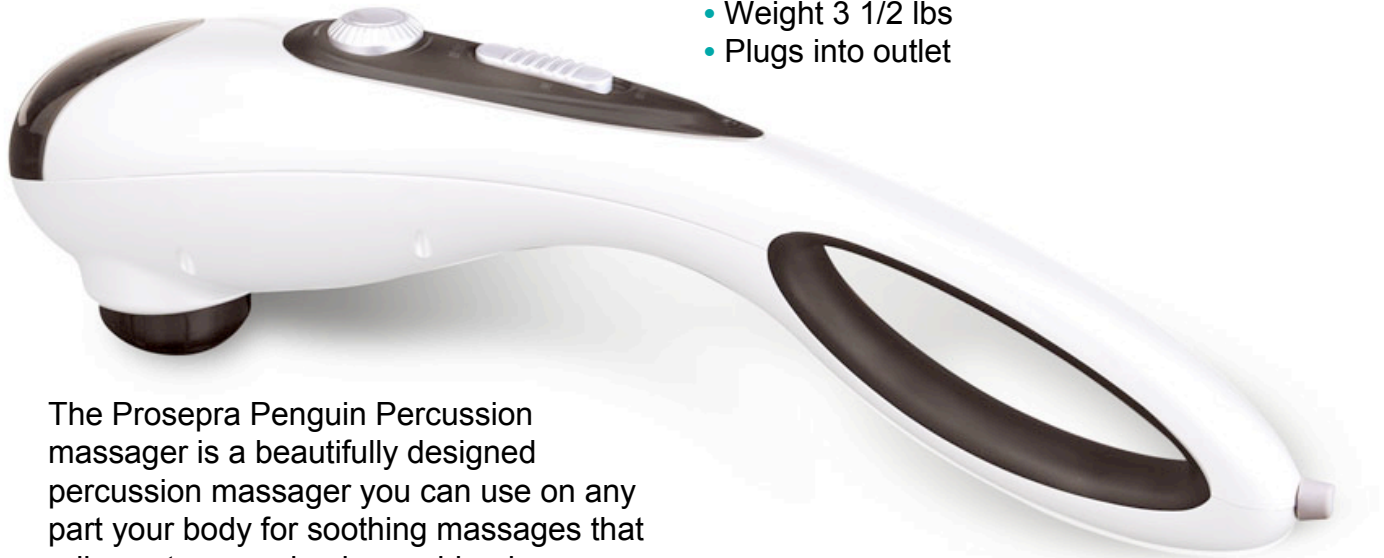

Prosepra Inc.
5776 Stoneridge Mall Rd,
Suite 215
Pleasanton, CA 94588
(925) 225 0888
www.prosepra.com

prosepra
Can you feel it?™

PL008 Penguin Percussion Massager

Product Specifications

- The unit delivers 3,000 pulses per minute.
- Infrared heating
- Two speeds
- Measures 18"x6"x4"
- Weight 3 1/2 lbs
- Plugs into outlet

The Prosepra Penguin Percussion massager is a beautifully designed percussion massager you can use on any part your body for soothing massages that relieve stress and enhance blood circulation. The single-headed Penguin with it's streamlined handle delivers powerful, penetrating massage with heat through multiple muscle layers. The intensity of your massage is adjustable. Deep-tissue massages are achieved by applying slight pressure on the targeted muscles.

with heat

G3 penguin **massager**