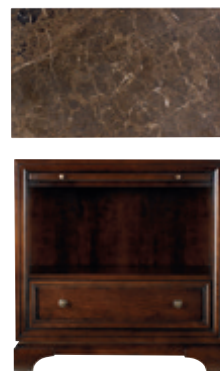

816-13-16
One Drawer Night Stand
Amaretto Cherry finish
(details p. 35)

816-13-116
Lay On Marble Top
(details p. 35)