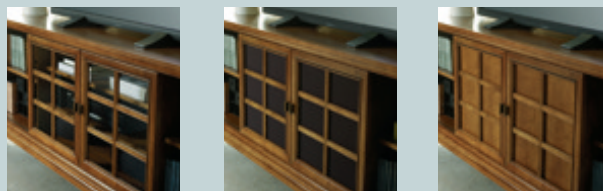

Four versatile options for door panels are available on the Entertainment Console—glass, speaker cloth, wood and Chocolate faux shagreen panels. All are interchangeable to allow the function that best suits your entertainment needs.