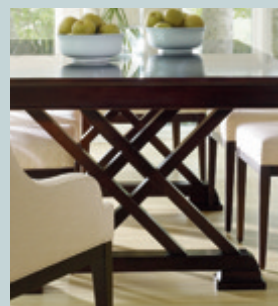

The grand scale of our Double Pedestal Table attracts attention with its roominess for multiple seating. Its flanking “X-shaped” pedestals demonstrates the Stanley Furniture craftsmanship with which it was made.