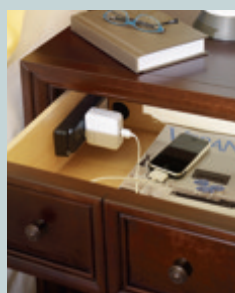

Our addition of this interior electrical outlet in the drawer of our Night Stand allows you a convenient source for charging items such as cell phones, laptops, iPods and MP3s without consuming valuable drawer storage space.