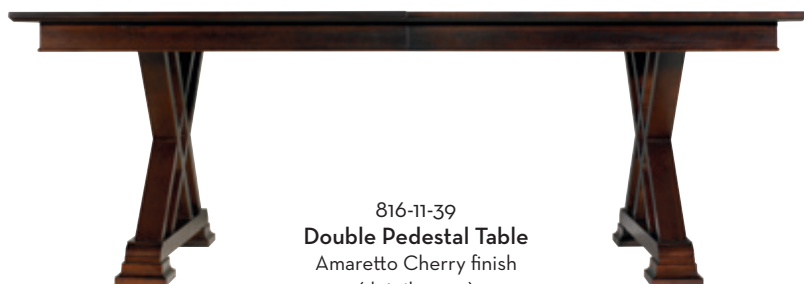

816-11-39
Double Pedestal Table
Amaretto Cherry finish
(details p. 32)