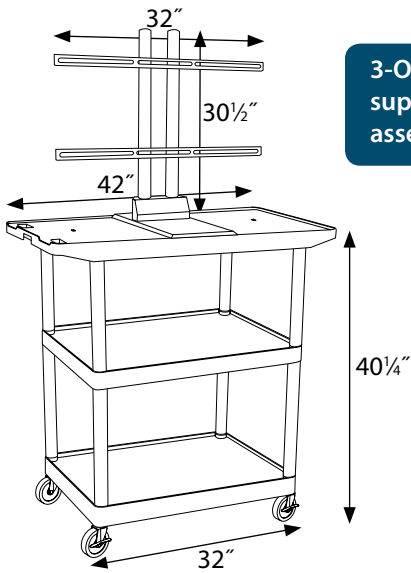

# Mobile Flat Panel Display Carts 42" Wide Top

3-Outlet surge  
suppressing electric  
assembly with 15' cord

**LE40WTUD**  
42"W x 24"D x 40¼"H

Shelves are reinforced  
with two metal bars

**LE48WTUD**  
42"W x 24"D x 48¼"H

**LE27WTUD**  
42"W x 24"D x 27"H