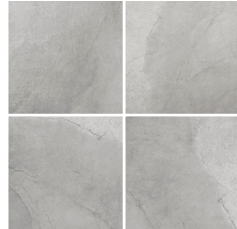

18"x18"
17.71"x17.71"

12"x24"
11.81"x23.62"

12"x12"
11.81"x11.81"

12"x12" mesh
11.81"x11.81"

GLAZED PORCELAIN

Cream

12"x24"

Ivory

12"x24"

Silver

12"x24"

Tan

12"x24"

Olive

12"x24"

18"x18"