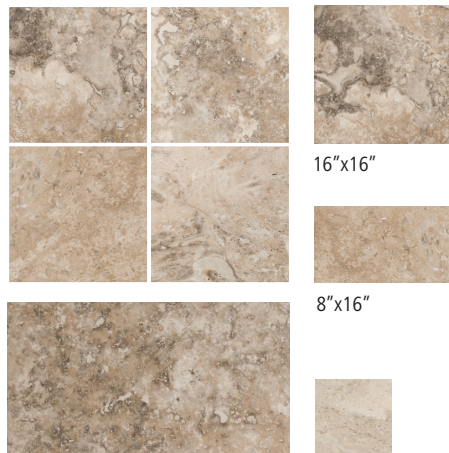

16"x16"

8"x16"

16"x24"

8"x8"

Available as a Banded Set

Umbria Bruno

16"x16"

8"x16"

16"x24"

8"x8"

Available as a Banded Set

Ivory Classic

16"x16"

8"x16"

16"x24"

8"x8"

Noce Classic

16"x16"

8"x16"

16"x24"

8"x8"

Scabos

16"x16"

8"x16"

16"x24"

8"x8"

Philadelphia

16"x16"

8"x16"

16"x24"

8"x8"

Onyx