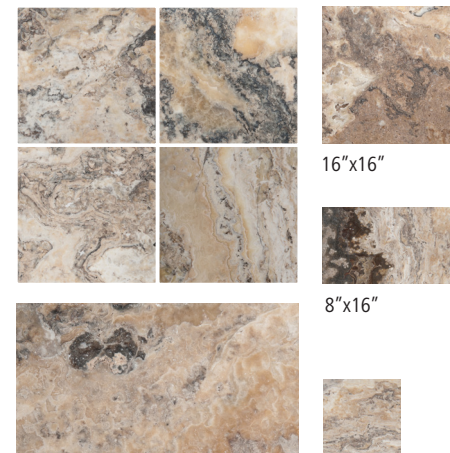

16"x16"

8"x16"

16"x24"

8"x8"

Available as a Banded Set

Umbria Bruno

16"x16"

8"x16"

16"x24"

8"x8"

Available as a Banded Set

Ivory Classic

16"x16"

8"x16"

16"x24"

8"x8"

16"x24"

8"x8"

Philadelphia

16"x16"

8"x16"

16"x24"

8"x8"

Onyx

16"x16"

8"x16"

16"x24"

8"x8"

Versailles Pattern

B - 16"x24" - 33%

C - 16"x16" - 44%

D - 8"x16" - 11%