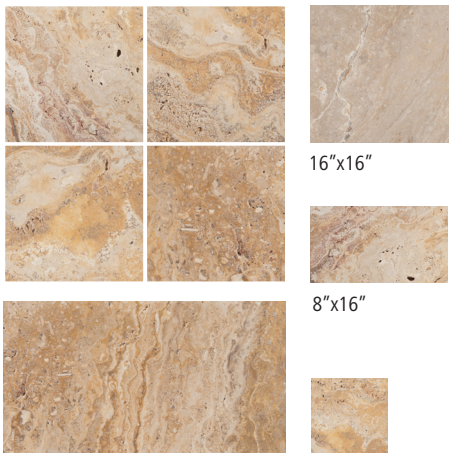

16"x16"

8"x16"

16"x24"

8"x8"

Available as a Banded Set

Umbria Bruno

16"x16"

8"x16"

16"x24"

8"x8"

Available as a Banded Set

Ivory Classic

16"x16"

8"x16"

16"x24"

8"x8"

Noce Classic

16"x16"

8"x16"

16"x24"

8"x8"

Scabos

16"x16"

8"x16"

16"x24"

8"x8"

Philadelphia

16"x16"

8"x16"

16"x24"

8"x8"

Onyx