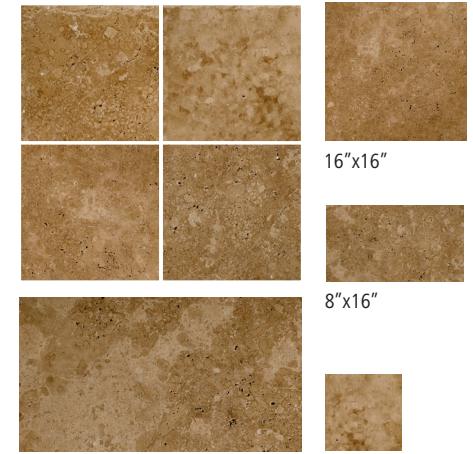

16"x16"

8"x16"

16"x24"

8"x8"

Available as a Banded Set

Umbria Bruno

16"x16"

8"x16"

16"x24"

8"x8"

Available as a Banded Set

Ivory Classic

16"x16"

8"x16"

16"x24"

8"x8"

Noce Classic

16"x16"

8"x16"

16"x24"

8"x8"

Scabos

16"x16"

8"x16"

16"x24"

8"x8"

Philadelphia

16"x16"

8"x16"

16"x24"

8"x8"

Onyx