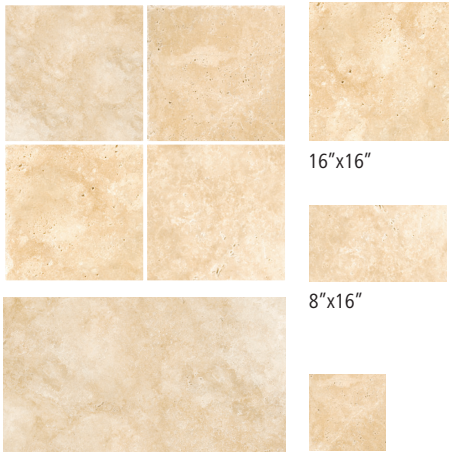

ANTIQUE & TUMBLED STONE

Color shade variation

16"x24"

16"x16"

8"x16"

8"x8"

ANTIQUÉ & TUMBLED STONE

Umbria Savera

16"x16"

8"x16"

16"x24"

8"x8"

Available as a Banded Set

Umbria Bruno

16"x16"

8"x16"

16"x24"

8"x8"

Available as a Banded Set

Ivory Classic

16"x16"

8"x16"

16"x24"

8"x8"

16"x16"

8"x16"

16"x24"

8"x8"

Versailles Pattern

B - 16"x24" - 33%

C - 16"x16" - 44%

D - 8"x16" - 11%