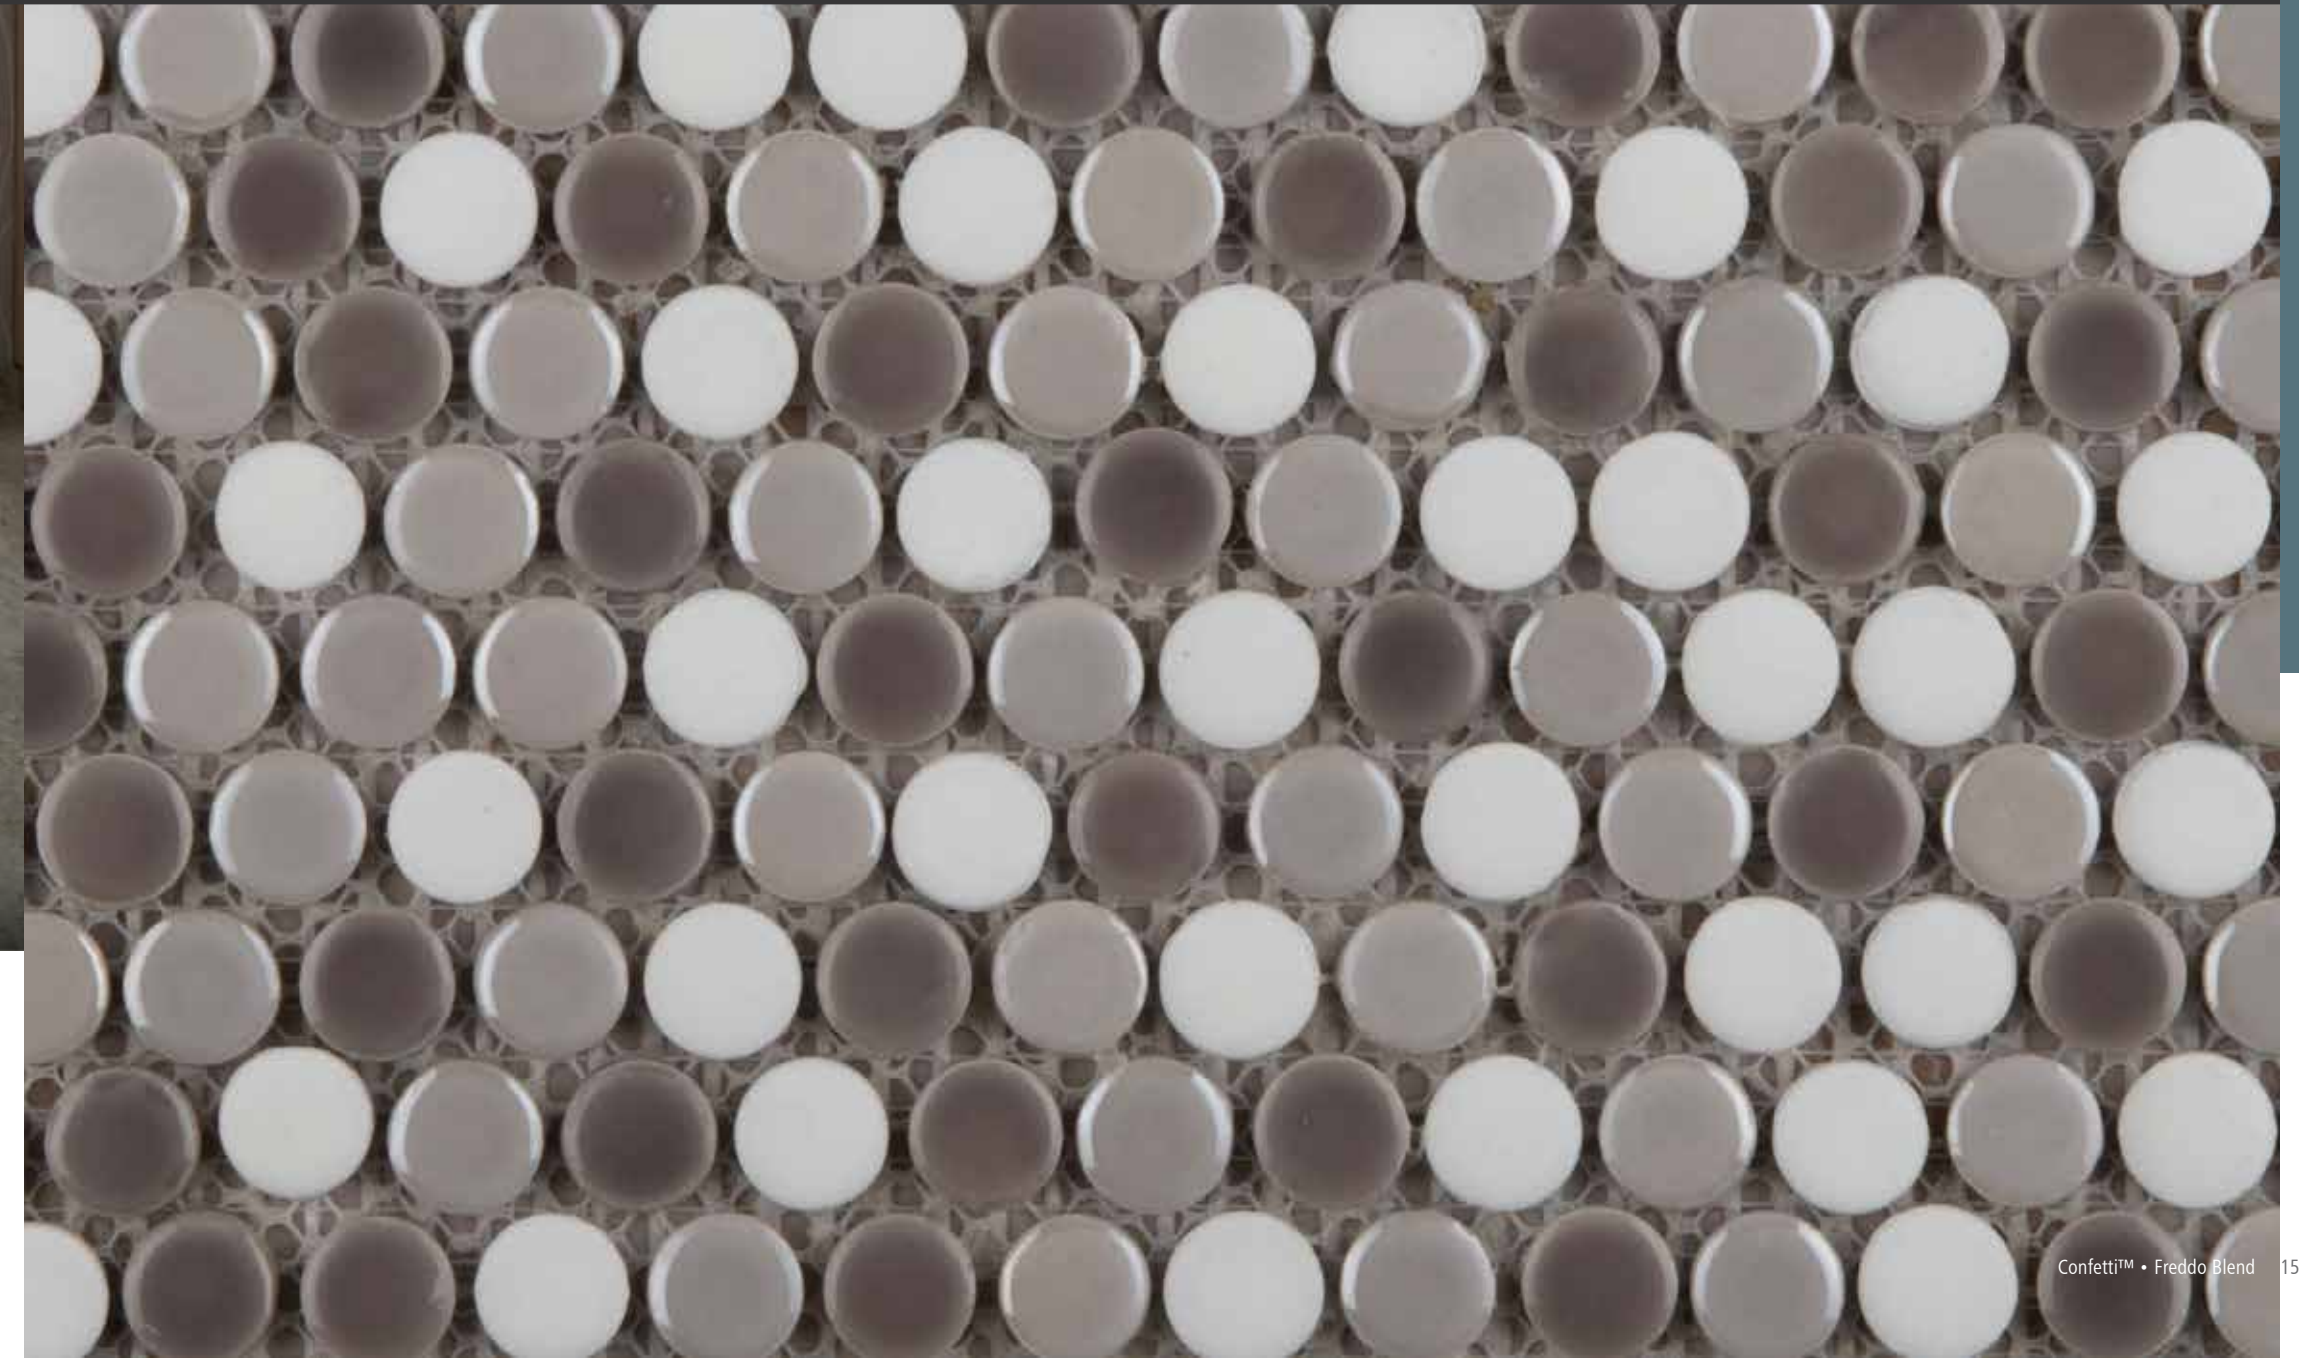

PORCELAIN MOSAIC

WALL / GLASS / METAL / DÉCOR