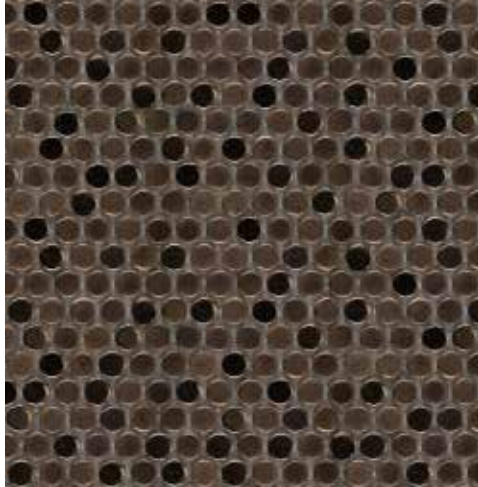

CONFETTI™

8 Blends

1/6" Thickness

24 Mosaics

Confetti™ Freddo Mosaic Blend

Confetti™ series boasts eight blends and 24 mosaics all in a beautiful modern design. This series can be used on its own to make a statement in a kitchen or bathroom setting. It can also be combined with natural stone or porcelain tile for a decorative and coordinating accent.

Confetti™ is available in Penny Round Mosaic and Mosaic Blends on 12"x12" mesh and Oval Mosaic and Mosaic Blends on 12"x12" mesh.

PORCELAIN MOSAIC

Color shade variation

Grout joint recommendation. 1/8"

12"x12" mesh
11.80"x11.80"

12"x12" mesh
11.80"x11.80"

PORCELAIN MOSAIC

WALL / GLASS / METAL / DÉCOR

PENNY ROUND MOSAICS ON 12"x 12" MESH

Bronze

White

Cream

Silver

Pewter

Sand

Chocolate

Black

Caldo

PENNY ROUND MOSAIC BLENDS ON 12"x 12" MESH

Freddo

Gelido