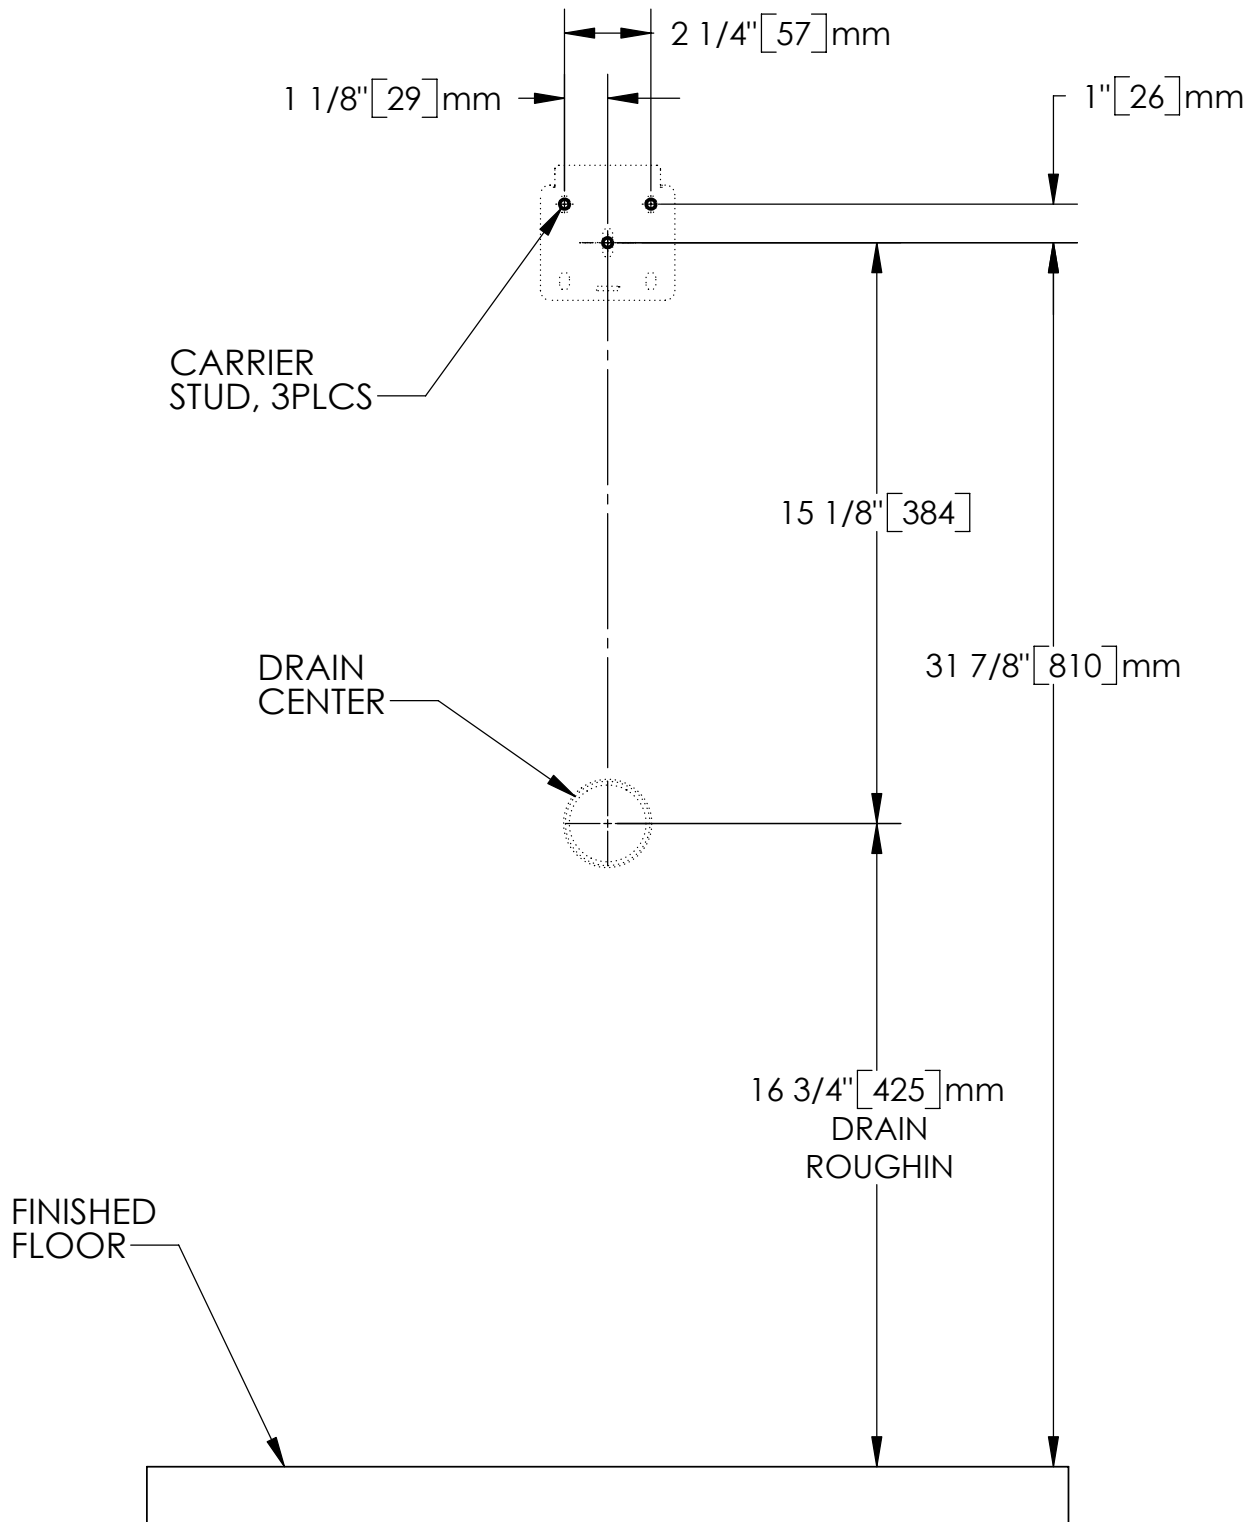

WES-5000 FIXED UNI-BRACKET CARRIER STUD PLACEMENT

Note: Fractional dimensions are rounded to the nearest 1/16"
Dimensions in (mm) are rounded to the nearest 1mm

WES-5000 ADA, FIXED UNI-BRACKET CARRIER STUD PLACEMENT

Note: Fractional dimensions are rounded to the nearest 1/16"
Dimensions in (mm) are rounded to the nearest 1mm