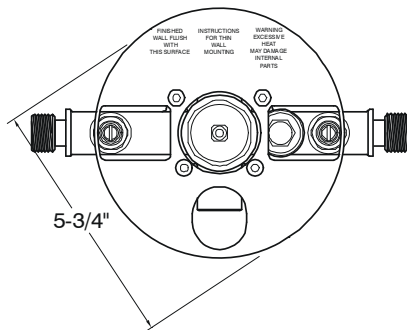

Description

- Single lever handle antique style tub & shower set
- Trouble-free washerless cartridge, reversible for back-to-back installations
- P- Type pressure balancing mechanism with integral check-stops
- Brushed nickel finish
- All brass construction
- 1/2" MIP/sweat inlets with 1/2" FIP outlets
- Includes color matched tub spout with 1/2" CTS slip fit connection
- Includes plastic rough-in plate

Performance

- Designed to provide 2.5 GPM at 80 PSI shower head performance
- Designed to provide 2.4 GPM at 20 PSI tub filler performance

Compliance

- Designed to comply with requirements of ASME A112.18.1
- Meets or exceeds ASSE 1016 performance standards
- Complies with ADA (American With Disabilities Act)
- Complies with the requirements of the UPC (Uniform Plumbing Code)
- Meets or exceeds CSA B125

All Dimensions Are Nominal