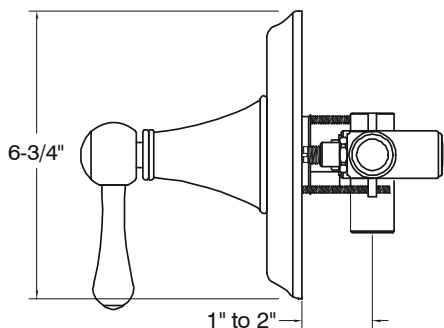

Description

- Single lever handle antique style tub & shower set
- Trouble-free washerless cartridge, reversible for back-to-back installations
- P- Type pressure balancing mechanism with integral check-stops
- Brushed nickel finish
- All brass construction
- 1/2" MIP/sweat inlets with 1/2" FIP outlets
- Includes color matched tub spout with 1/2" CTS slip fit connection
- Includes plastic rough-in plate

- Limited Lifetime Warranty
Refer to Premier Faucet warranty program for further details and restrictions.

SONOMA™

Model 120150

Single Lever Handle Tub & Shower Set
Brushed Nickel Finish
Pressure Balancing
1/2" IPS Connection

All Dimensions Are Nominal