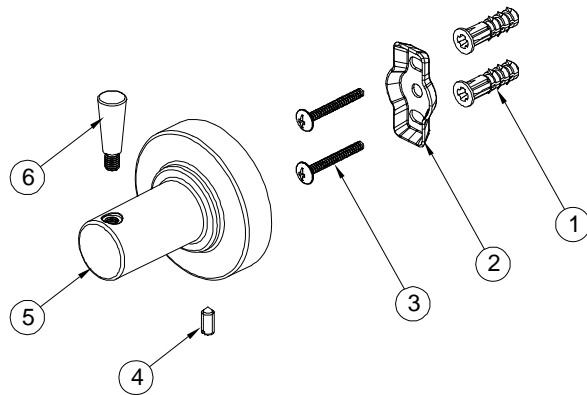

SPECIFICATIONS FOR ROBE HOOKS

EsSEN™

Description

- Single robe hook
- Contemporary styling
- Chrome-plated finish
- Durable metal construction
- Concealed screw mounting
- Wall anchors and screws included
- Installs in minutes
- Complements the appearance of your Premier faucets

Warranty

- Three-Year Limited Warranty

Refer to Premier warranty program for further details and restrictions.

Model 120086

Single Robe Hook
Chrome-Plated Finish

No.	Part	Material	Qty.
1	Plastic Anchor	Plastic	2
2	Mounting Bracket	Steel	1
3	Mounting Screw	Steel	2
4	Set Screw	Steel	1
5	Robe Hook Post	Zinc	1
6	Robe Hook	Aluminum	1

All dimensions are nominal.