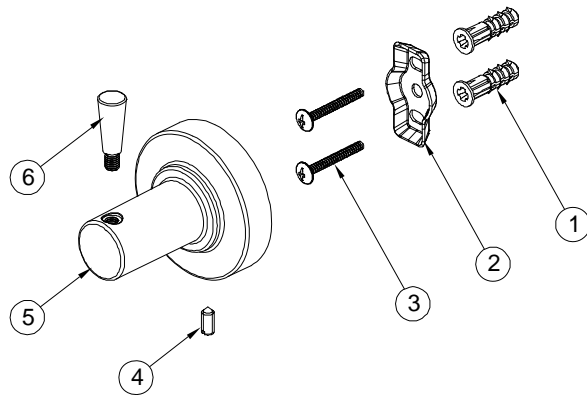

### Description

- Single robe hook
- Contemporary styling
- PVD brushed nickel finish
- Durable metal construction
- Concealed screw mounting
- Wall anchors and screws included
- Installs in minutes
- Complements the appearance of your Premier faucets

### Model 120087

Single Robe Hook  
PVD Brushed Nickel Finish

| No. | Part             | Material | Qty. |
|-----|------------------|----------|------|
| 1   | Plastic Anchor   | Plastic  | 2    |
| 2   | Mounting Bracket | Steel    | 1    |
| 3   | Mounting Screw   | Steel    | 2    |
| 4   | Set Screw        | Steel    | 1    |
| 5   | Robe Hook Post   | Zinc     | 1    |
| 6   | Robe Hook        | Aluminum | 1    |