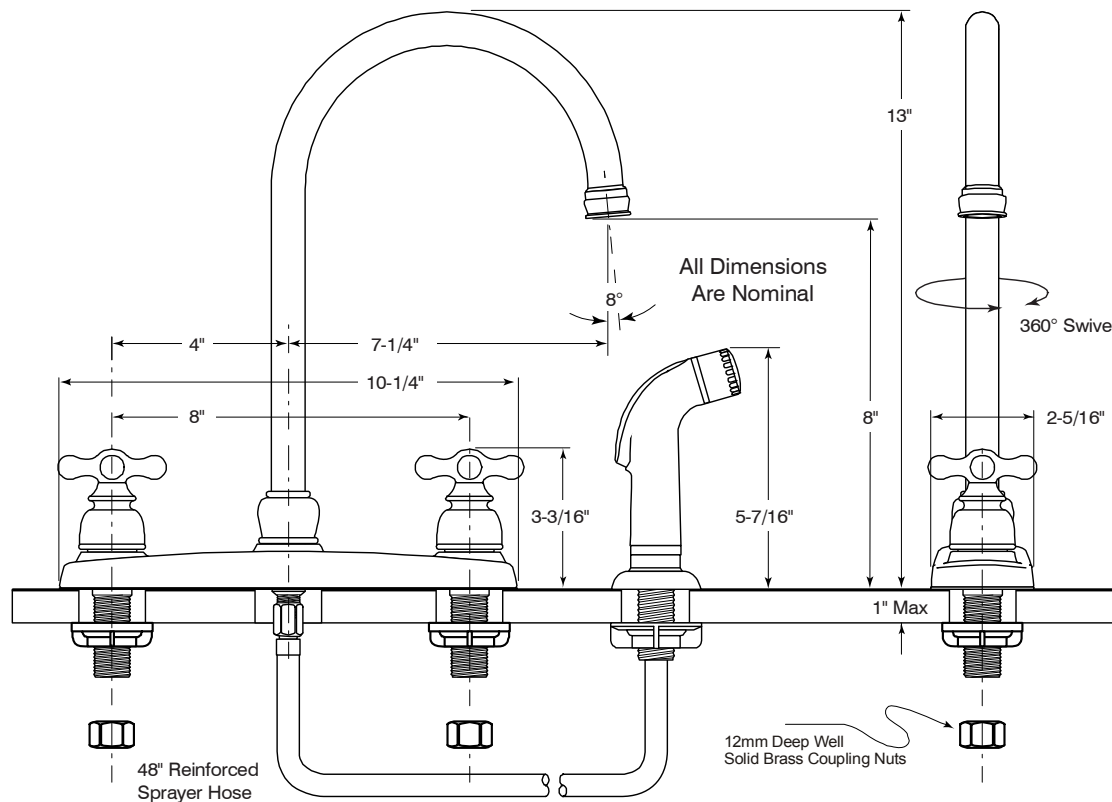

## Description

- Twin cross handle control
- Chrome plated metal housing
- Cast brass waterway
- 8" On-center installation
- Hi-rise, long reach spout
- 1/2" Brass IPS connections with brass coupling nuts
- Internal parts are interchangeable with genuine Delta® repair parts
- Includes plastic sprayer with 48" reinforced hose

## Model 118144LF

Twin Cross Handle Hi-Rise Spout  
Kitchen Faucet  
Chrome Plated Finish  
With Sprayer  
1/2" IPS Connection

For additional information contact Premier Faucet at 866-745-4010 or visit our website at [www.premierfaucet.com](http://www.premierfaucet.com)