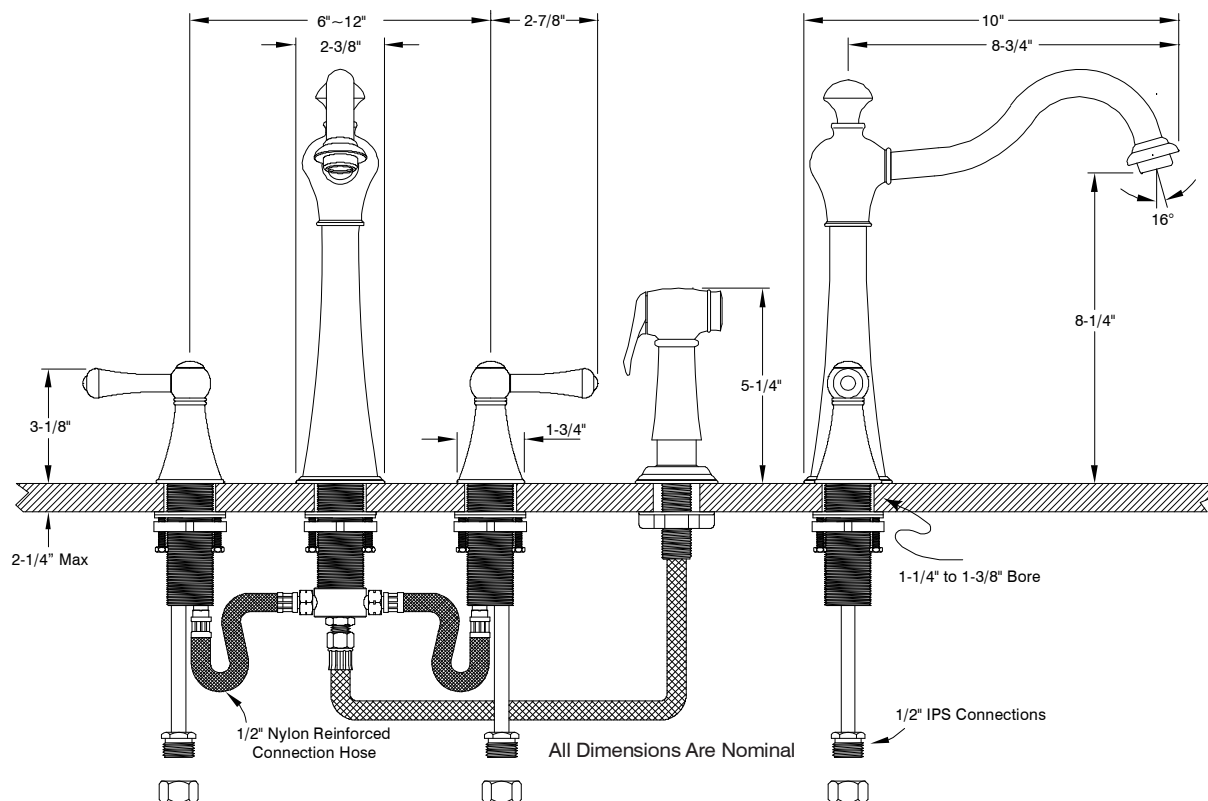

For additional information contact Premier Faucet at 866-745-4010 or visit our website at www.premierfaucet.com