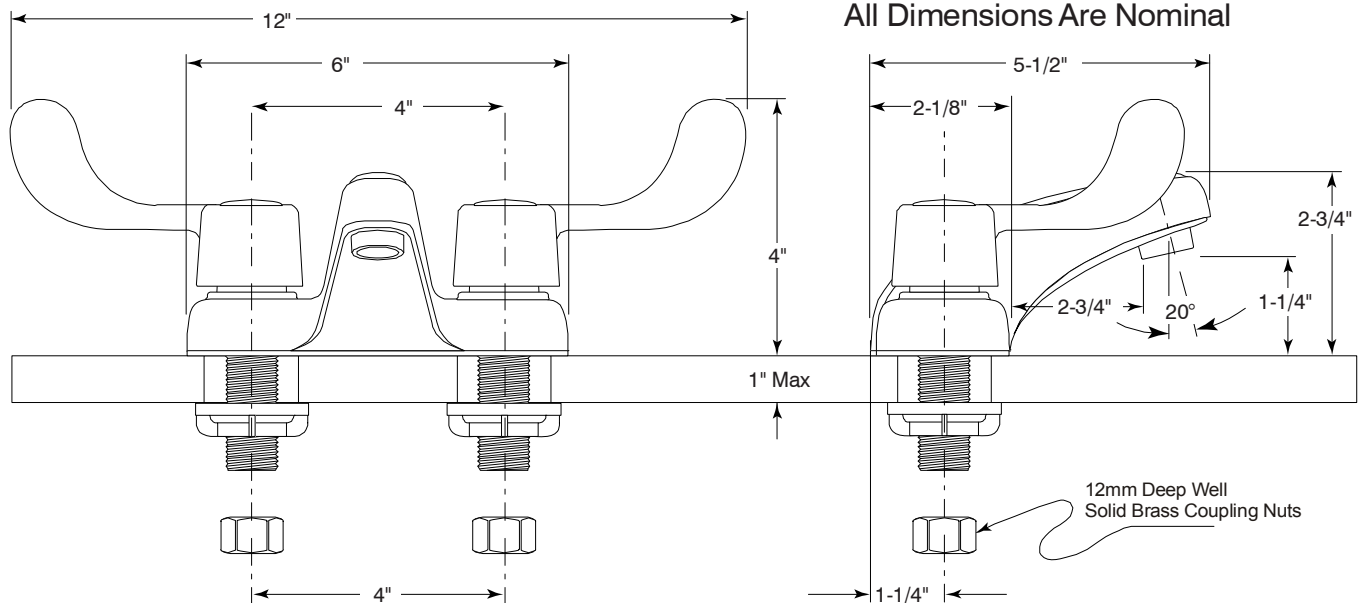

For additional information contact Premier Faucet at 866-745-4010 or visit our website at www.premierfaucet.com