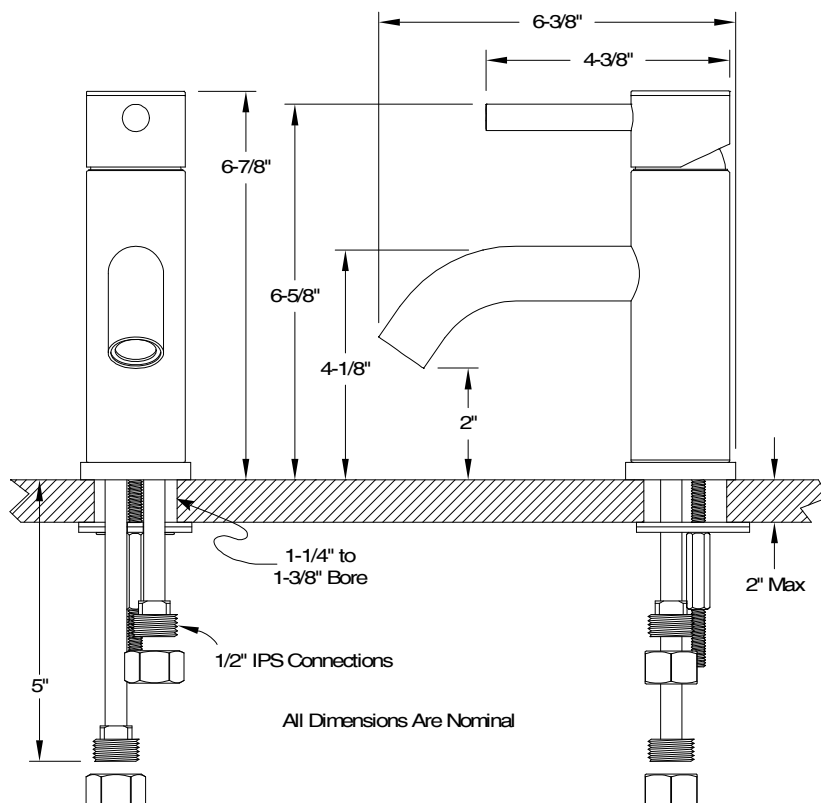

For additional information contact Premier Faucet at 866-745-4010 or visit our website at www.premierfaucet.com