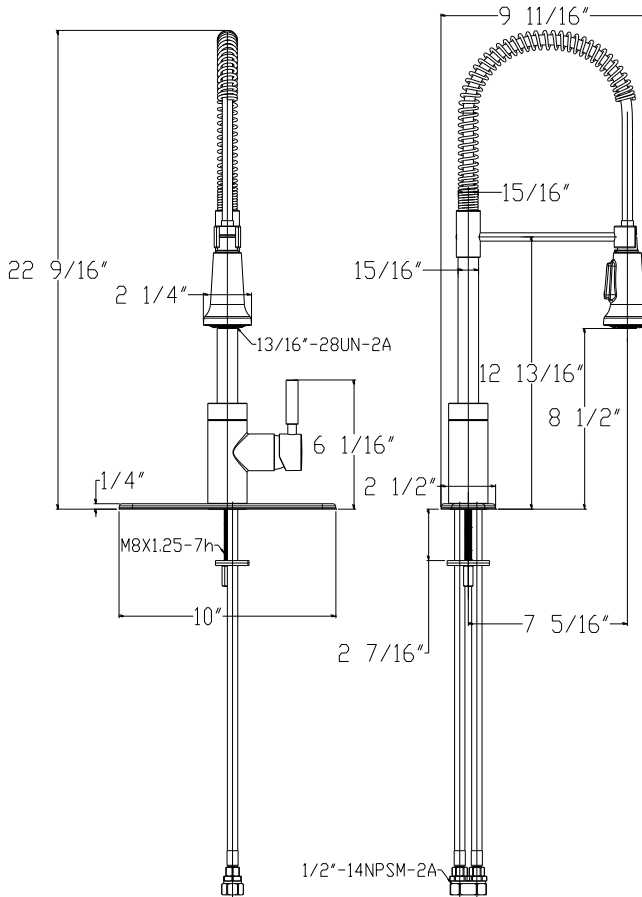

For additional information contact Premier Faucet at 866-745-4010 or visit our website at www.premierfaucet.com