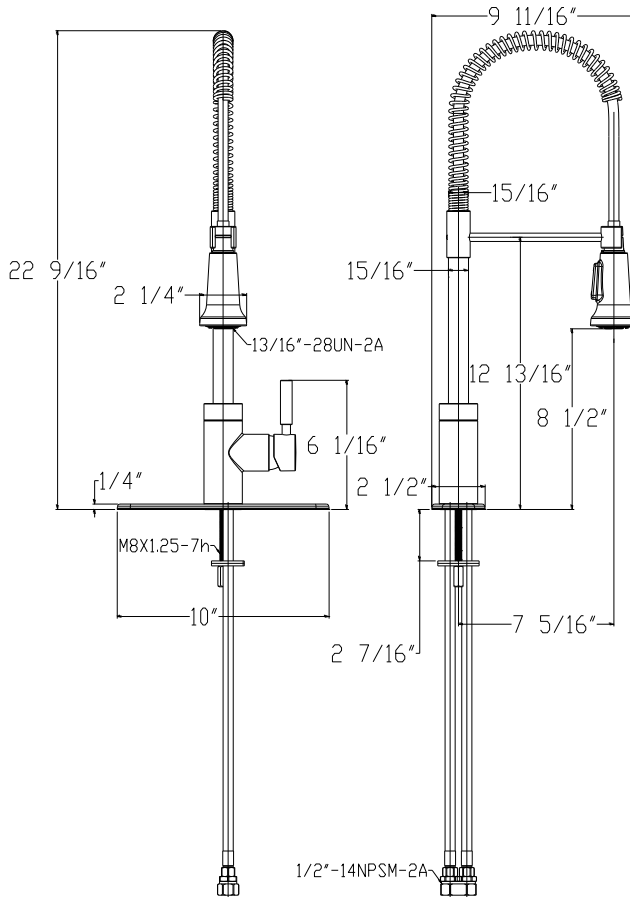

Description

- Brushed Nickel PVD
- Ceramic Cartridge
- Single Handle Kitchen Faucet
- Metal Lever Handle
- Industrial Style for Residential Kitchen
- Matching Finish Pull-Down Sprayer

Compliance

- Designed to comply with requirements of ASME A112.18.1
- Meets low lead requirements of NSF Standard- 61, Section- 9
- Complies with the requirements of the UPC (Uniform Plumbing Code)
- Complies with ADA (American With Disabilities Act)
- Meets or exceeds CSA B125
- IAPMO (International Association of Plumbing

Essen™

Model 120334LF

Spartacus- Industrial Style, pul-down kitchen faucet
 Brushed Nickel PVD
 Ceramic Cartridge

For additional information contact Premier Faucet at 866-745-4010 or visit our website at www.premierfaucet.com