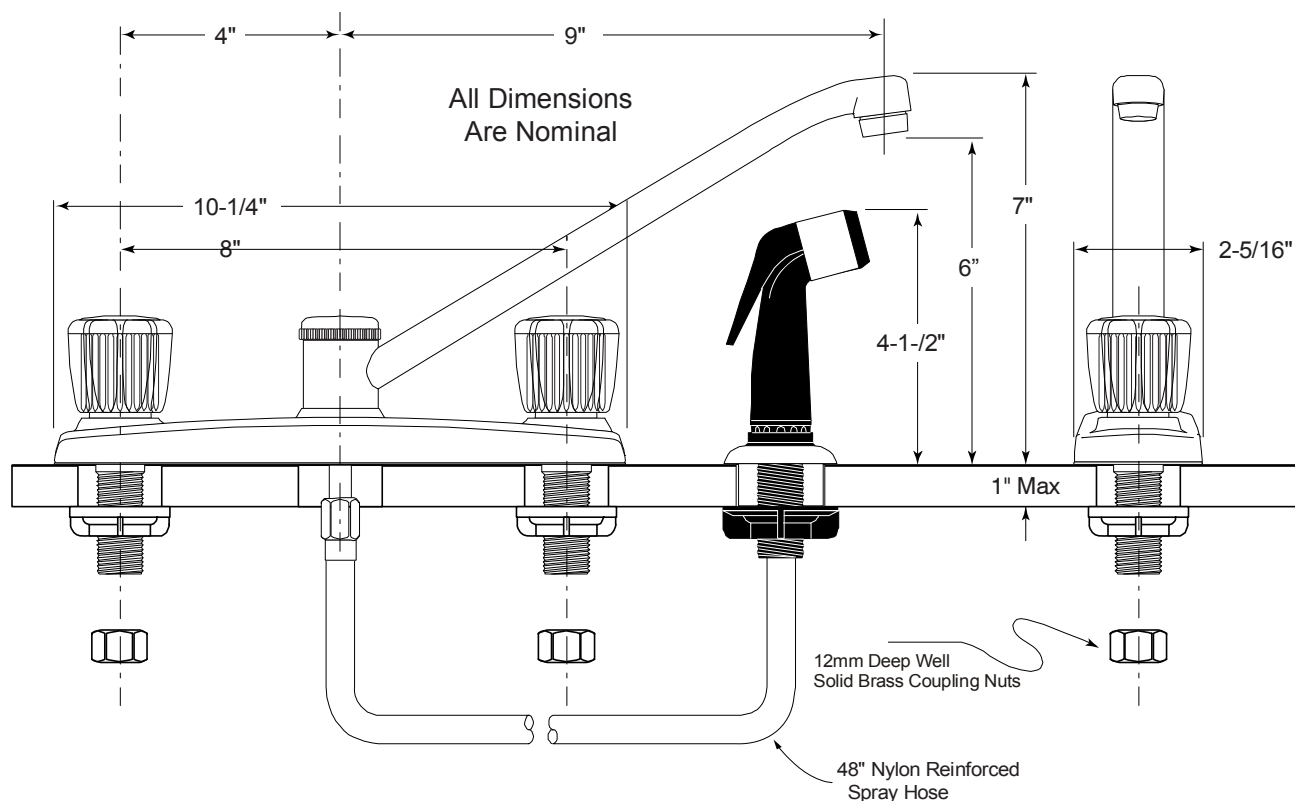

For additional information contact Premier Faucet at 866-745-4010 or visit our website at www.premierfaucet.com