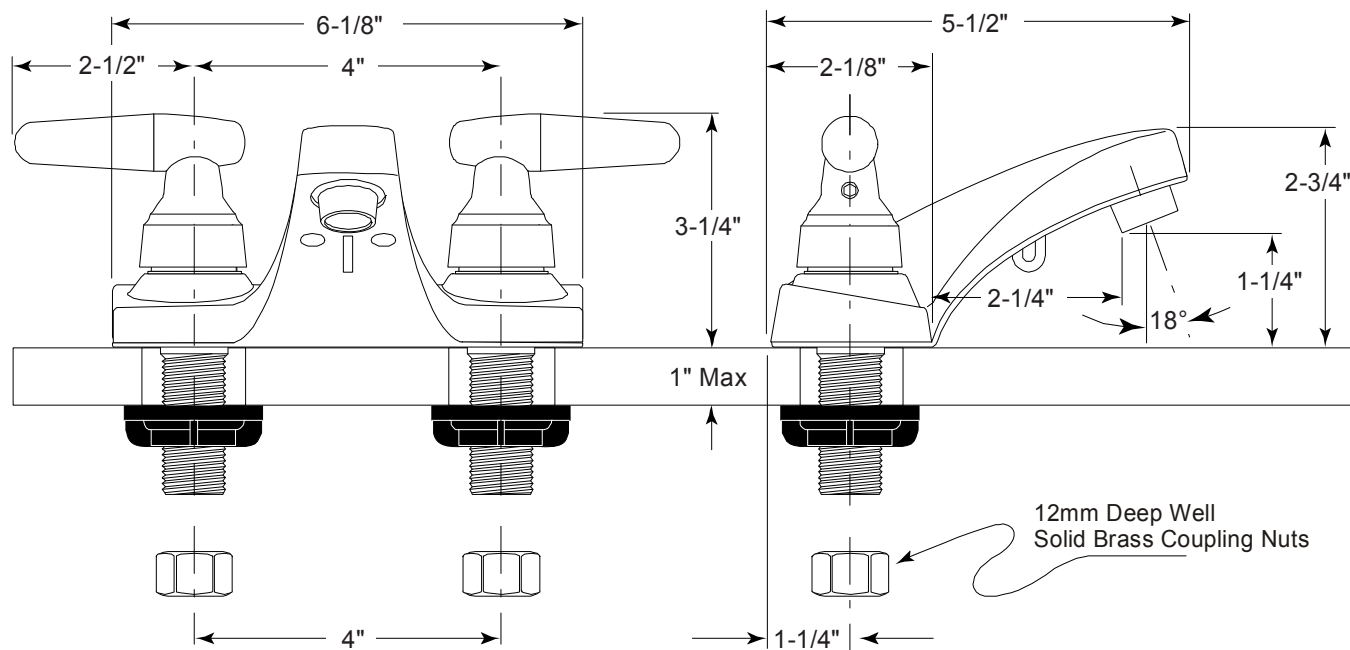

Description

- Twin lever handles, includes both white and wood handle inserts
- Chrome plated metal housing
- Cast brass waterway
- 4" center set
- Includes ABS pop-up with color matched trim
- 1/2" Brass IPS connections with brass coupling nuts
- Internal parts are interchangeable with genuine Delta® repair parts

Performance

- Designed to provide 2.2 GPM at 60 PSI

Compliance

- Designed to comply with requirements of ASME A112.18.1
- Meets low lead requirements of NSF Standard- 61, Section- 9
- Meets low lead requirements of California Proposition- 65
- Complies with the requirements of the UPC (Uniform Plumbing Code)
- Complies with ADA (American With Disabilities Act)

CONCORD™

Model 204252

Twin Lever Handle Lavatory Faucet
 Chrome Plated Finish
 With ABS Pop-Up
 1/2" IPS Connection

For additional information contact Premier Faucet at 866-745-4010 or visit our website at www.premierfaucet.com