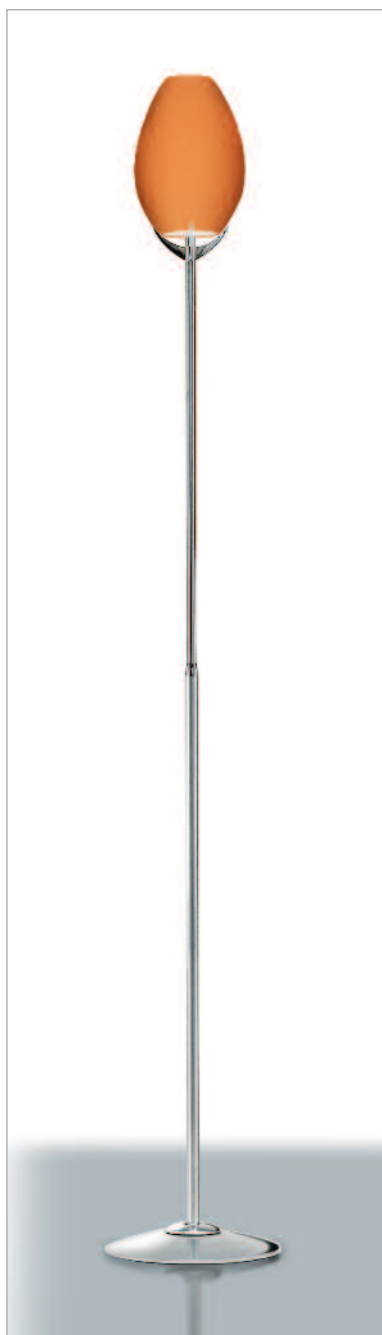

FLORA floor lamp

Satin blown glass: opal, cobalt blue, amber and orange.
Chrome metal structure.

TECHNICAL DETAILS

Environment: indoor
Mounting: floor
Net weight (kg): 5,60

Code:

SATIN OPAL	cod. 009128
SATIN COBALT BLUE	cod. 009129
SATIN AMBER	cod. 009131
SATIN ORANGE	cod. 009130

Electrification:

E27 1x205W A55 
E27 1x24W TC-TSE 

Certifications:

FINISHING

Satin opal

Satin cobalt blue

Satin amber

Satin orange