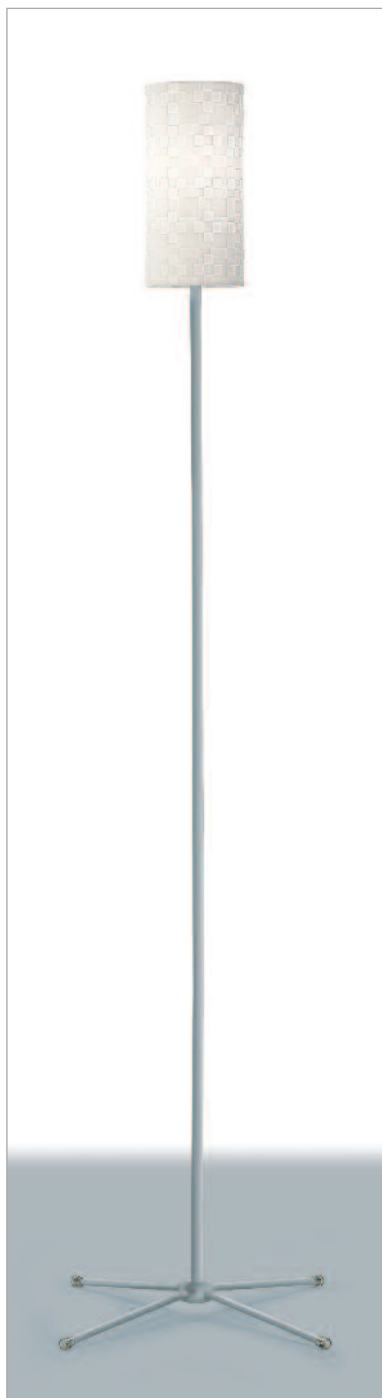

NIPPO floor lamp

White bone china lamp with relief texture.
Grey painted metal structure.

TECHNICAL DETAILS

Environment: indoor
Mounting: floor
Net weight (kg): 1,70

Code:
WHITE BONE
CHINA DIFFUSER cod. 014053

Electrification:
E27 1x70W A55 
E27 1x21W TC-TSE 

Certifications:

FINISHING

White