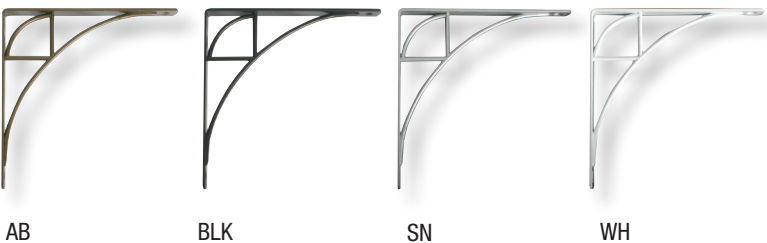

## Manchester

200M

AB BLK SN WH

Number	200M Decorative Brackets			
Finishes	Antique Bronze (AB), Black (BLK), Satin Nickel (SN), White (WH)			
<b>Pack Configurations</b>				
<b>Standard</b>		10 Carded Pieces per Carton		
200 M				
Size	Antique Bronze (AB)	Black (BLK)	Satin Nickel (SN)	White (WH)
6 in.	200M AB 6	200M BLK 6	200M SN 6	200M WH 6
8 in.	200M AB 8	200M BLK 8	200M SN 8	200M WH 8

\*Brackets meet or exceed ANSI performance standards as established by BHMA testing requirements.

- Holds up to 100 lbs. per pair\*
- Designer series decorative shelf brackets
- BHMA Grade 1 compliant
- Distinct, contemporary styles fit any decor
- Screw holes for easy mounting
- 6 in. size for 6 to 8 in. deep shelves  
8 in. size for 8 to 12 in. deep shelves
- Cast zinc insets

## Oak Park

2000P

AB BLK SN WH

Number	2000P Decorative Brackets			
Finishes	Antique Bronze (AB), Black (BLK), Satin Nickel (SN), White (WH)			
<b>Pack Configurations</b>				
<b>Standard</b>		10 Carded Pieces per Carton		
2000P				
Size	Antique Bronze (AB)	Black (BLK)	Satin Nickel (SN)	White (WH)
6 in.	2000P AB 6	2000P BLK 6	2000P SN 6	2000P WH 6
8 in.	2000P AB 8	2000P BLK 8	2000P SN 8	2000P WH 8