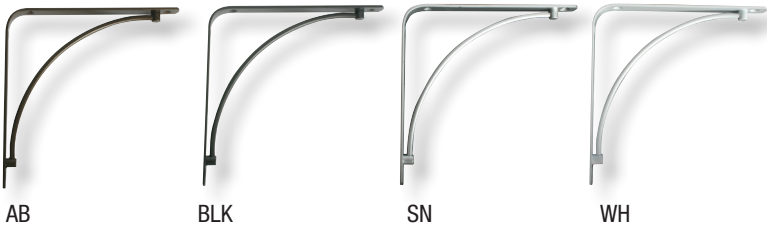

# 200 Series Decorative Shelf Brackets

- Holds up to 50 lbs. per pair\*
- Designer series decorative shelf brackets
- BHMA Grade 1 compliant
- Distinct, contemporary styles fit any decor
- Screw holes for easy mounting
- 6 in. size for 6 to 8 in. deep shelves  
8 in. size for 8 to 12 in. deep shelves

## Concord

200C

AB BLK SN WH

Number	200C Decorative Brackets			
Finishes	Antique Bronze (AB), Black (BLK), Satin Nickel (SN), White (WH)			
<b>Pack Configurations</b>				
<b>Standard</b>		10 Carded Pieces per Carton		
200 C				
Size	Antique Bronze (AB)	Black (BLK)	Satin Nickel (SN)	White (WH)
6 in.	200C AB 6	200C BLK 6	200C SN 6	200C WH 6
8 in.	200C AB 8	200C BLK 8	200C SN 8	200C WH 8

## Manchester

200M

AB BLK SN WH

Number	200M Decorative Brackets			
Finishes	Antique Bronze (AB), Black (BLK), Satin Nickel (SN), White (WH)			
<b>Pack Configurations</b>				
<b>Standard</b>		10 Carded Pieces per Carton		
200 M				
Size	Antique Bronze (AB)	Black (BLK)	Satin Nickel (SN)	White (WH)
6 in.	200M AB 6	200M BLK 6	200M SN 6	200M WH 6
8 in.	200M AB 8	200M BLK 8	200M SN 8	200M WH 8

\*Brackets meet or exceed ANSI performance standards as established by BHMA testing requirements.

- Holds up to 100 lbs. per pair\*
- Designer series decorative shelf brackets
- BHMA Grade 1 compliant
- Distinct, contemporary styles fit any decor
- Screw holes for easy mounting
- 6 in. size for 6 to 8 in. deep shelves  
8 in. size for 8 to 12 in. deep shelves
- Cast zinc insets