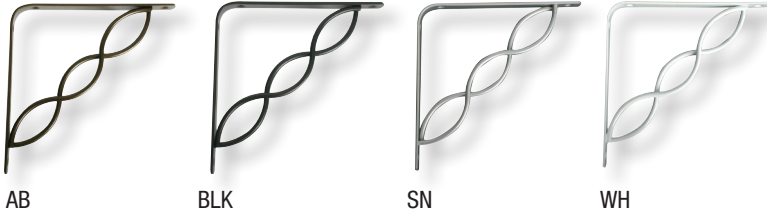

# 200 Series Decorative Shelf Brackets

- Holds up to 50 lbs. per pair\*
- Designer series decorative shelf brackets
- BHMA Grade 1 compliant
- Distinct, contemporary styles fit any decor
- Screw holes for easy mounting
- 6 in. size for 6 to 8 in. deep shelves  
8 in. size for 8 to 12 in. deep shelves

## 200 Series Color Chart

Antique Bronze [AB]		Satin Nickel [SN]	
Black [BLK]		White [WH]	

## Concord

200C

AB BLK SN WH

Number	200C Decorative Brackets			
Finishes	Antique Bronze (AB), Black (BLK), Satin Nickel (SN), White (WH)			
<b>Pack Configurations</b>				
<b>Standard</b>		10 Carded Pieces per Carton		
200 C				
Size	Antique Bronze (AB)	Black (BLK)	Satin Nickel (SN)	White (WH)
6 in.	200C AB 6	200C BLK 6	200C SN 6	200C WH 6
8 in.	200C AB 8	200C BLK 8	200C SN 8	200C WH 8

## Manchester

200M

AB BLK SN WH

Number	200M Decorative Brackets			
Finishes	Antique Bronze (AB), Black (BLK), Satin Nickel (SN), White (WH)			
<b>Pack Configurations</b>				
<b>Standard</b>		10 Carded Pieces per Carton		
200 M				
Size	Antique Bronze (AB)	Black (BLK)	Satin Nickel (SN)	White (WH)
6 in.	200M AB 6	200M BLK 6	200M SN 6	200M WH 6
8 in.	200M AB 8	200M BLK 8	200M SN 8	200M WH 8