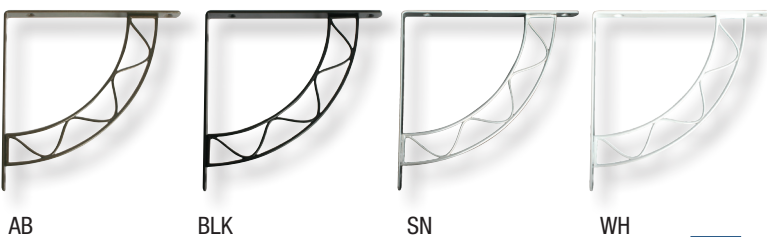

\*Brackets meet or exceed ANSI performance standards as established by BHMA testing requirements.

- Holds up to 100 lbs. per pair\*
- Designer series decorative shelf brackets
- BHMA Grade 1 compliant
- Distinct, contemporary styles fit any decor
- Screw holes for easy mounting
- 6 in. size for 6 to 8 in. deep shelves  
8 in. size for 8 to 12 in. deep shelves
- Cast zinc insets

## Oak Park

2000P

AB BLK SN WH

Number	2000P Decorative Brackets			
Finishes	Antique Bronze (AB), Black (BLK), Satin Nickel (SN), White (WH)			
<b>Pack Configurations</b>				
<b>Standard</b>		10 Carded Pieces per Carton		
2000P				
Size	Antique Bronze (AB)	Black (BLK)	Satin Nickel (SN)	White (WH)
6 in.	2000P AB 6	2000P BLK 6	2000P SN 6	2000P WH 6
8 in.	2000P AB 8	2000P BLK 8	2000P SN 8	2000P WH 8

## Stockton

200S

AB BLK SN WH

Number	200S Decorative Brackets			
Finishes	Antique Bronze (AB), Black (BLK), Satin Nickel (SN), White (WH)			
<b>Pack Configurations</b>				
<b>Standard</b>		10 Carded Pieces per Carton		
200S				
Size	Antique Bronze (AB)	Black (BLK)	Satin Nickel (SN)	White (WH)
6 in.	200S AB 6	200S BLK 6	200S SN 6	200S WH 6
8 in.	200S AB 8	200S BLK 8	200S SN 8	200S WH 8