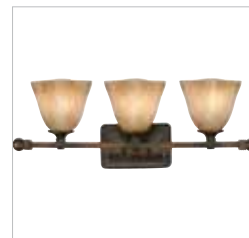

3890-BA3 GB