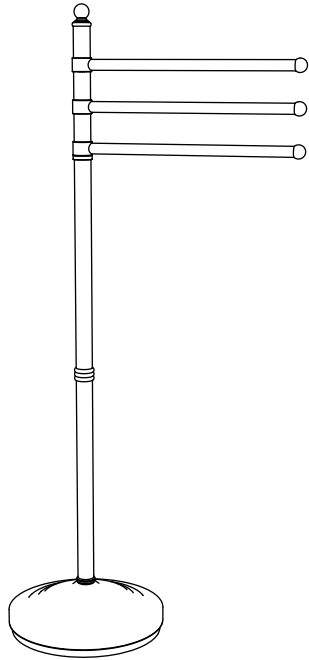

3 Arm Floorstanding Towel Holder

General specifications

- #1354 (Chrome)
- #1355 (Satin Nickel)