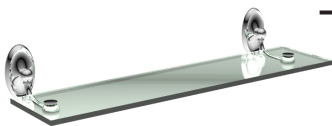

24" Double Towel Bar

#4624 (Chrome)