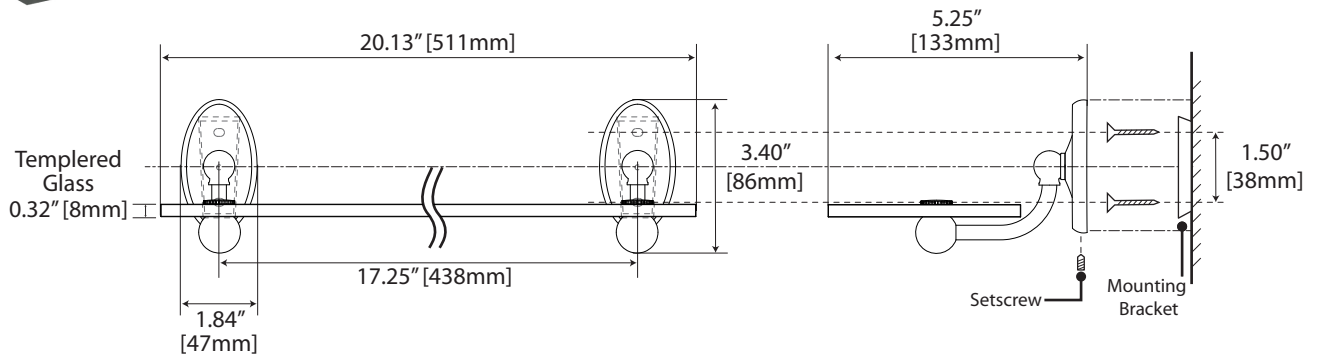

Glass Shelf

#4626 (Chrome)

Rectangle Glass Shelf