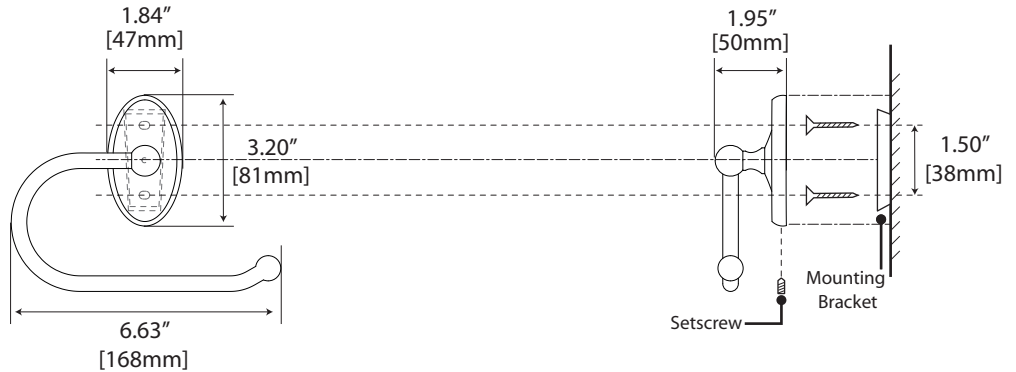

Camden Collection

General specifications

Tissue Holder (Euro)

#4623 (Chrome)