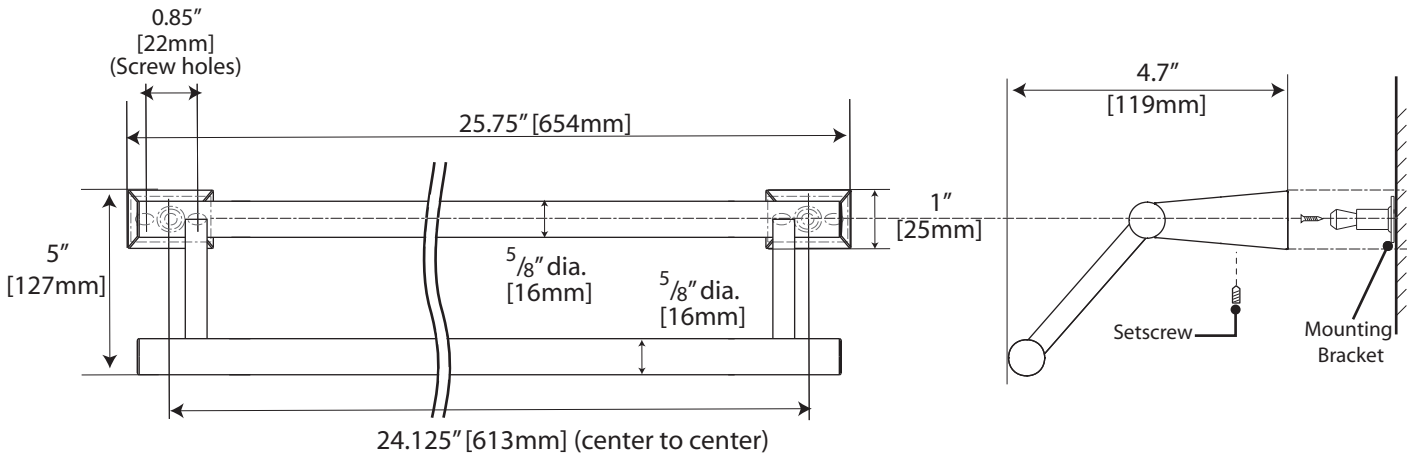

Bleu Collection

General specifications

24" & 18" Towel Bar

24" #4710 (Chrome) #4730 (Satin Nickel)
 18" #4711 (Chrome) #4731 (Satin Nickel)

24" Double Towel Bar

#4714 (Chrome) #4734 (Satin Nickel)

Glass Shelf

#4716 (Chrome) #4736 (Satin Nickel)

Bleu Collection

General specifications

Towel Ring

#4712 (Chrome) #4732 (Satin Nickel)

Tissue Holder

#4713 (Chrome) #4733 (Satin Nickel)

Robe Hook

#4715 (Chrome) #4735 (Satin Nickel)

Bleu Collection

General specifications

Tilting Wall Mount Mirror

#4379S (Chrome)

#4389S (Satin Nickel)

Bleu Collection

General specifications

Minimalist Mirror

#1563 (Chrome)

#1564 (Satin Nickel)

The manufacturer reserves the right to, and do time to time, make changes and improvements in designs and dimensions.
Updated on January 28, 2009