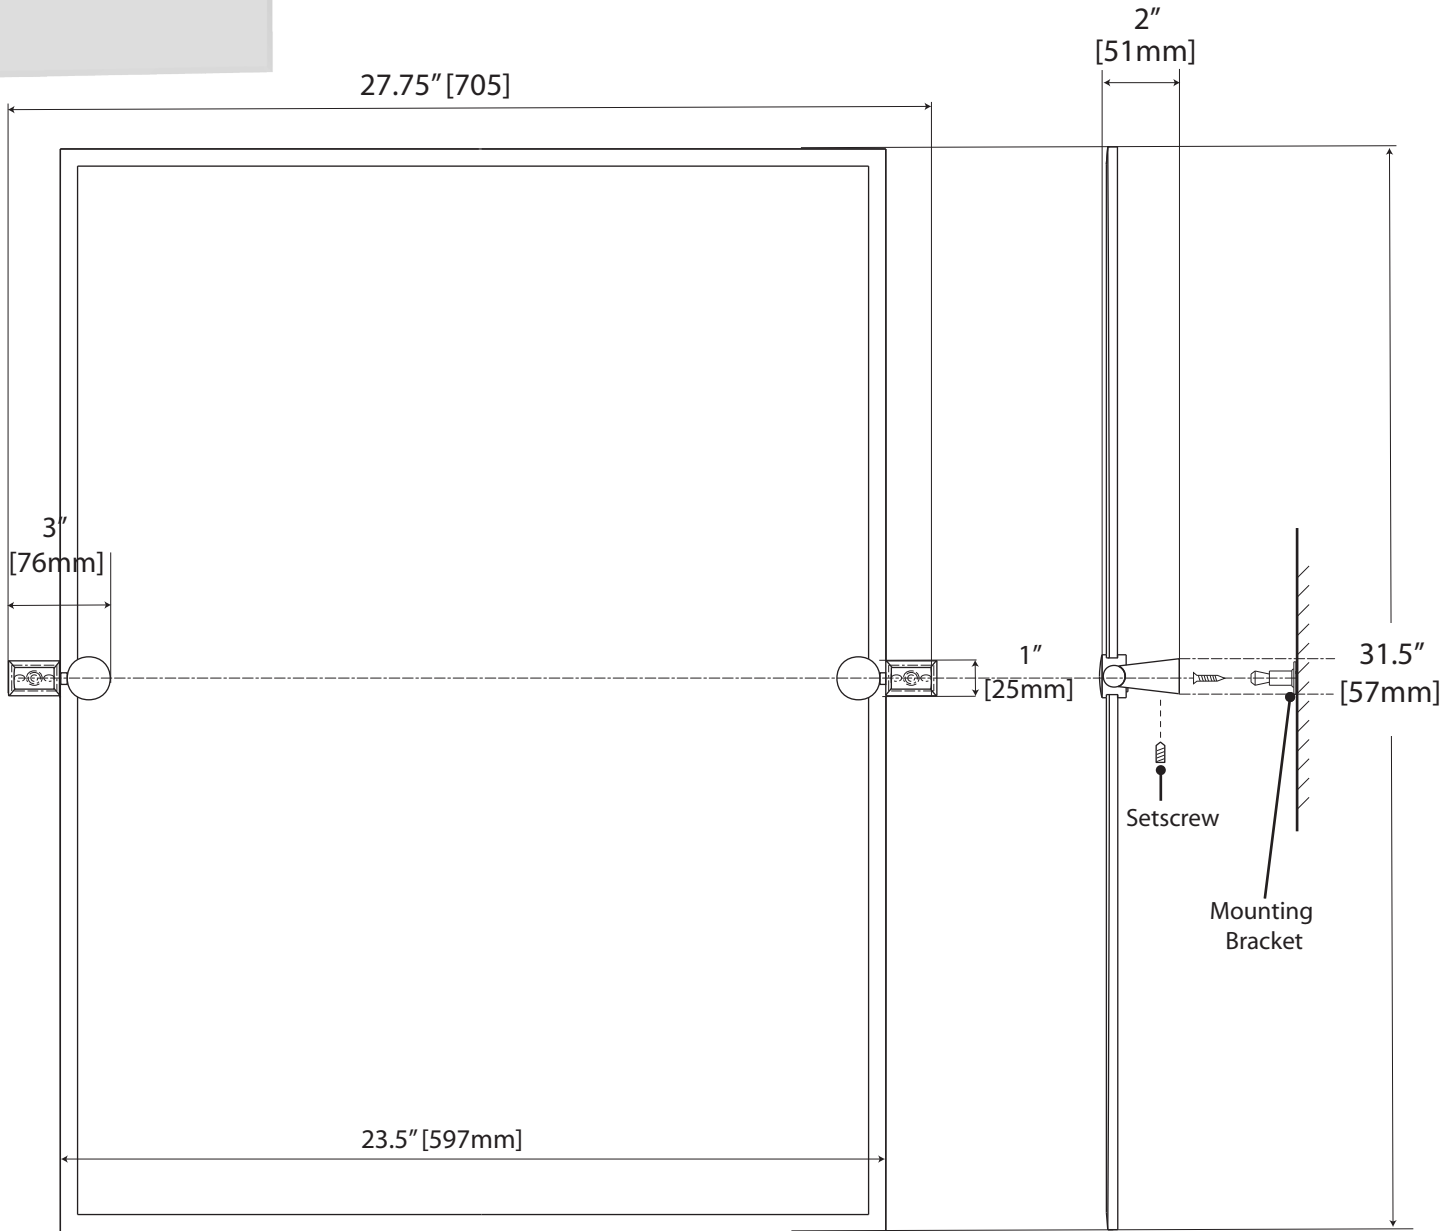

Bleu Collection

General specifications

24" & 18" Towel Bar

24" #4710 (Chrome) #4730 (Satin Nickel)
 18" #4711 (Chrome) #4731 (Satin Nickel)

24" Double Towel Bar

#4714 (Chrome) #4734 (Satin Nickel)

Glass Shelf

#4715 (Chrome) #4735 (Satin Nickel)

Bleu Collection

General specifications

Tilting Wall Mount Mirror

#4379S (Chrome)

#4389S (Satin Nickel)

Bleu Collection

General specifications

Minimalist Mirror

#1563 (Chrome)

#1564 (Satin Nickel)

The manufacturer reserves the right to, and do time to time, make changes and improvements in designs and dimensions.
Updated on January 28, 2009