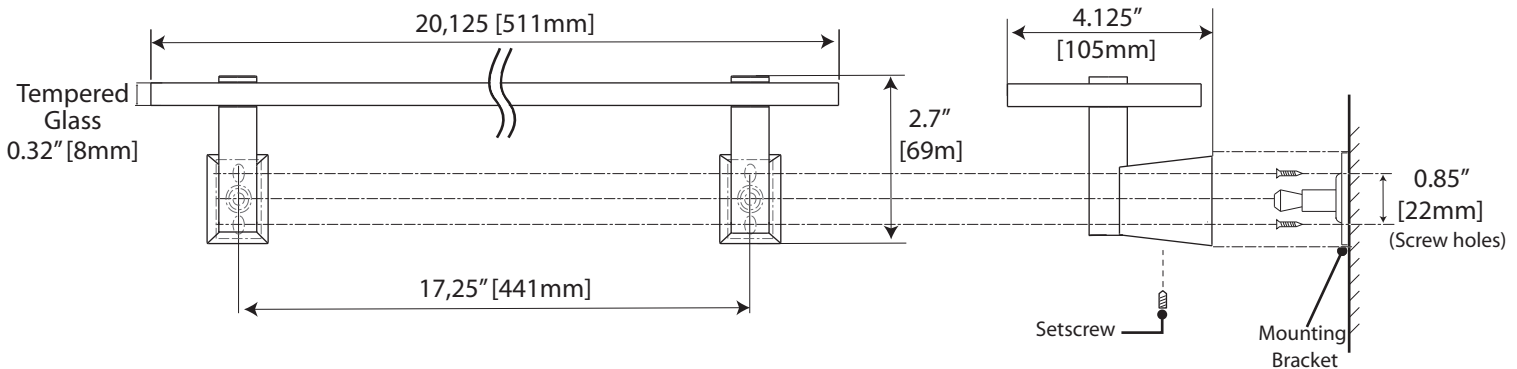

Bleu Collection

General specifications

24" & 18" Towel Bar

24" #4710 (Chrome) #4730 (Satin Nickel)
 18" #4711 (Chrome) #4731 (Satin Nickel)

24" Double Towel Bar

#4714 (Chrome) #4734 (Satin Nickel)

Glass Shelf

#4716 (Chrome) #4736 (Satin Nickel)

Bleu Collection

General specifications

Towel Ring

#4712 (Chrome) #4732 (Satin Nickel)

Tissue Holder

#4713 (Chrome) #4733 (Satin Nickel)

Robe Hook

#4715 (Chrome) #4735 (Satin Nickel)

Bleu Collection

General specifications

Tilting Wall Mount Mirror

#4379S (Chrome)

#4389S (Satin Nickel)

Bleu Collection

General specifications

Minimalist Mirror

#1563 (Chrome)

#1564 (Satin Nickel)

The manufacturer reserves the right to, and do time to time, make changes and improvements in designs and dimensions.
Updated on January 28, 2009