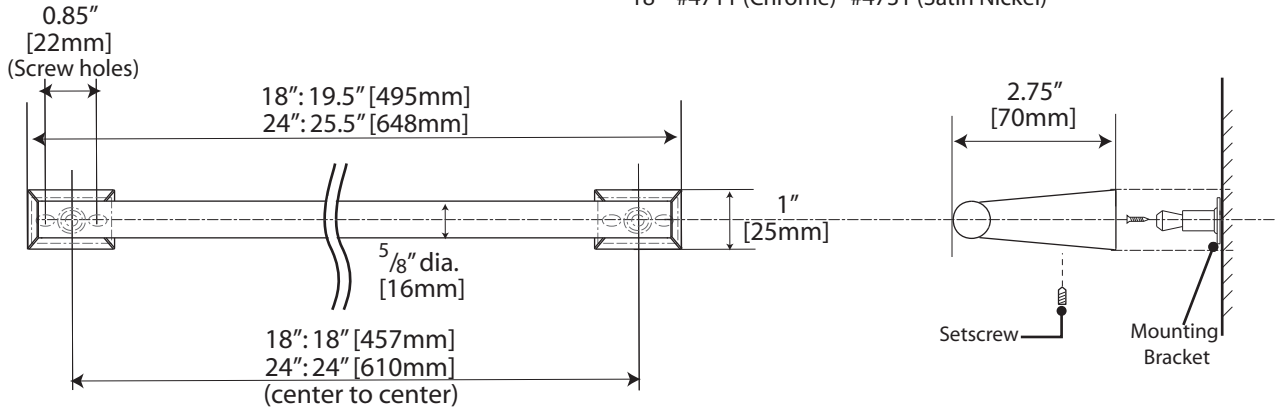

Bleu Collection

General specifications

24" & 18" Towel Bar

24" #4710 (Chrome) #4730 (Satin Nickel)
 18" #4711 (Chrome) #4731 (Satin Nickel)

24" Double Towel Bar

#4714 (Chrome) #4734 (Satin Nickel)

Glass Shelf

#4716 (Chrome) #4736 (Satin Nickel)

Bleu Collection

General specifications

Towel Ring

#4712 (Chrome) #4732 (Satin Nickel)

Tissue Holder

#4713 (Chrome) #4733 (Satin Nickel)

Robe Hook

#4715 (Chrome) #4735 (Satin Nickel)

Bleu Collection

General specifications

Tilting Wall Mount Mirror

#4379S (Chrome)

#4389S (Satin Nickel)

Bleu Collection

General specifications

Minimalist Mirror

#1563 (Chrome)

#1564 (Satin Nickel)

The manufacturer reserves the right to, and do time to time, make changes and improvements in designs and dimensions.
Updated on January 28, 2009