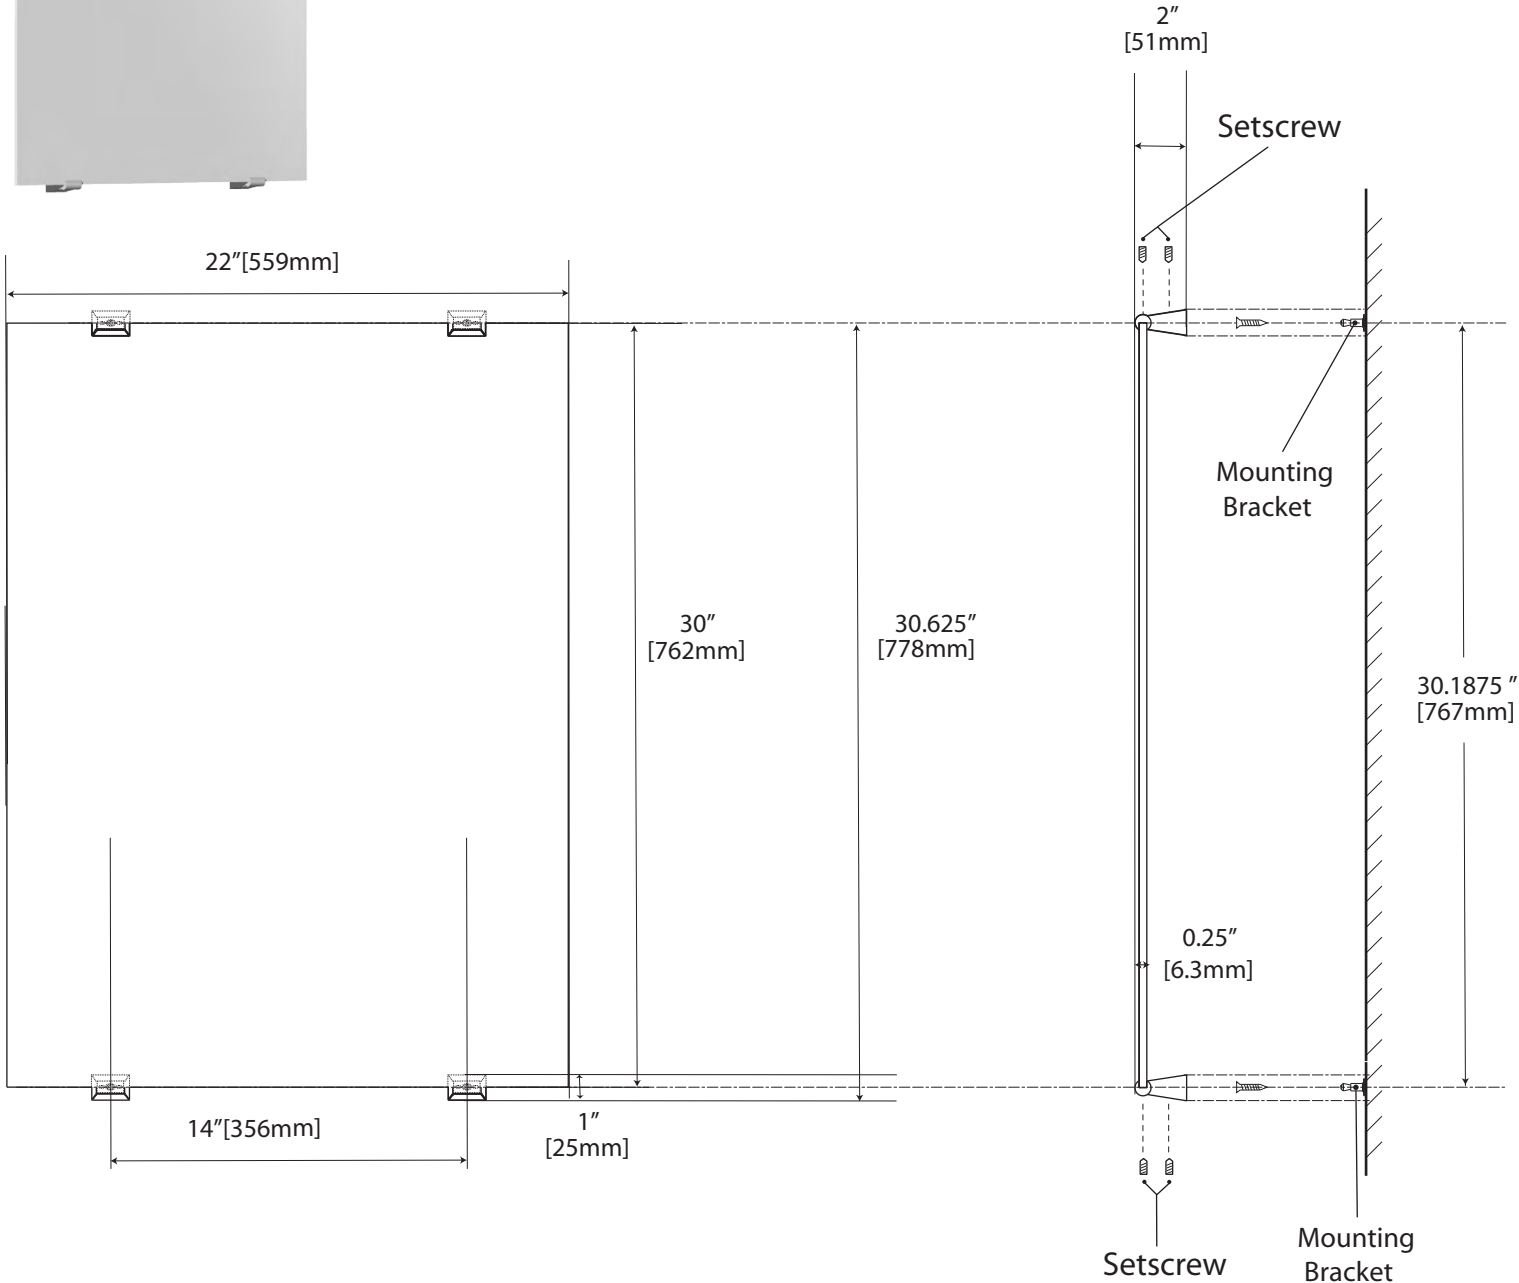

Bleu Collection

General specifications

24" & 18" Towel Bar

24" #4710 (Chrome) #4730 (Satin Nickel)
 18" #4711 (Chrome) #4731 (Satin Nickel)

24" Double Towel Bar

#4714 (Chrome) #4734 (Satin Nickel)

Glass Shelf

#4715 (Chrome) #4735 (Satin Nickel)

Bleu Collection

General specifications

Tilting Wall Mount Mirror

#4379S (Chrome)

#4389S (Satin Nickel)

Bleu Collection

General specifications

Minimalist Mirror

#1563 (Chrome)

#1564 (Satin Nickel)

The manufacturer reserves the right to, and do time to time, make changes and improvements in designs and dimensions.
Updated on January 28, 2009