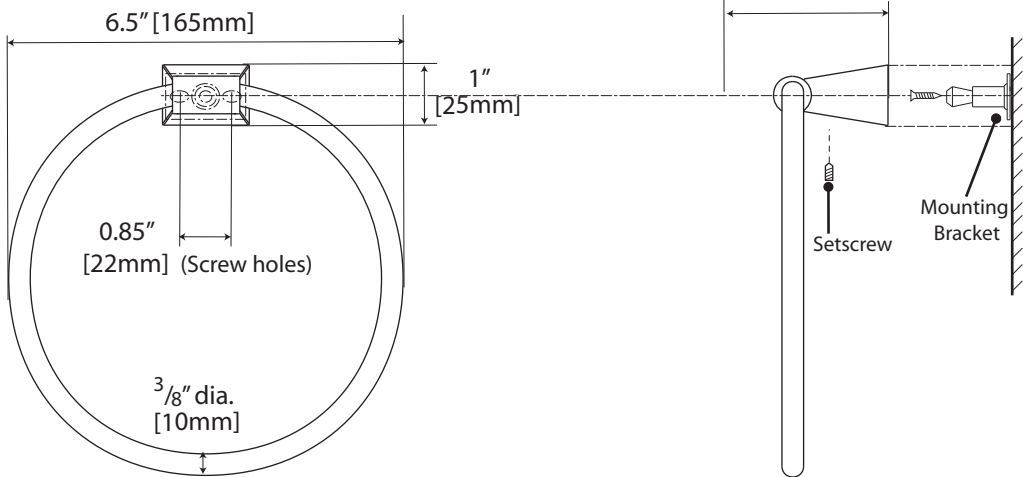

Bleu Collection

General specifications

24" & 18" Towel Bar

24" #4710 (Chrome) #4730 (Satin Nickel)
 18" #4711 (Chrome) #4731 (Satin Nickel)

24" Double Towel Bar

#4714 (Chrome) #4734 (Satin Nickel)

Glass Shelf

#4716 (Chrome) #4736 (Satin Nickel)

Bleu Collection

General specifications

Towel Ring

#4712 (Chrome) #4732 (Satin Nickel)

Tissue Holder

#4713 (Chrome) #4733 (Satin Nickel)

Robe Hook

#4715 (Chrome) #4735 (Satin Nickel)

Bleu Collection

General specifications

Tilting Wall Mount Mirror

#4379S (Chrome)

#4389S (Satin Nickel)

Bleu Collection

General specifications