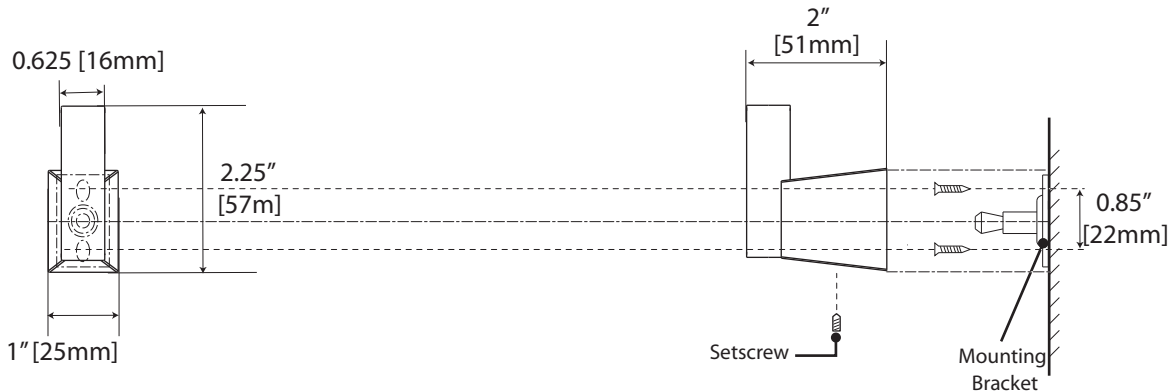

Bleu Collection

General specifications

24" & 18" Towel Bar

24" #4710 (Chrome) #4730 (Satin Nickel)
 18" #4711 (Chrome) #4731 (Satin Nickel)

24" Double Towel Bar

#4714 (Chrome) #4734 (Satin Nickel)

Glass Shelf

#4715 (Chrome) #4735 (Satin Nickel)

Bleu Collection

General specifications

Tilting Wall Mount Mirror

#4379S (Chrome)

#4389S (Satin Nickel)

Bleu Collection

General specifications