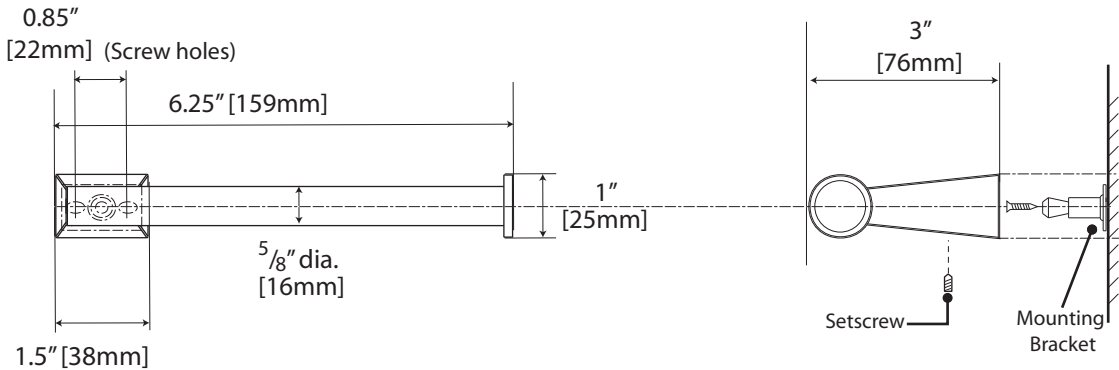

Tissue Holder

#4713 (Chrome) #4733 (Satin Nickel)