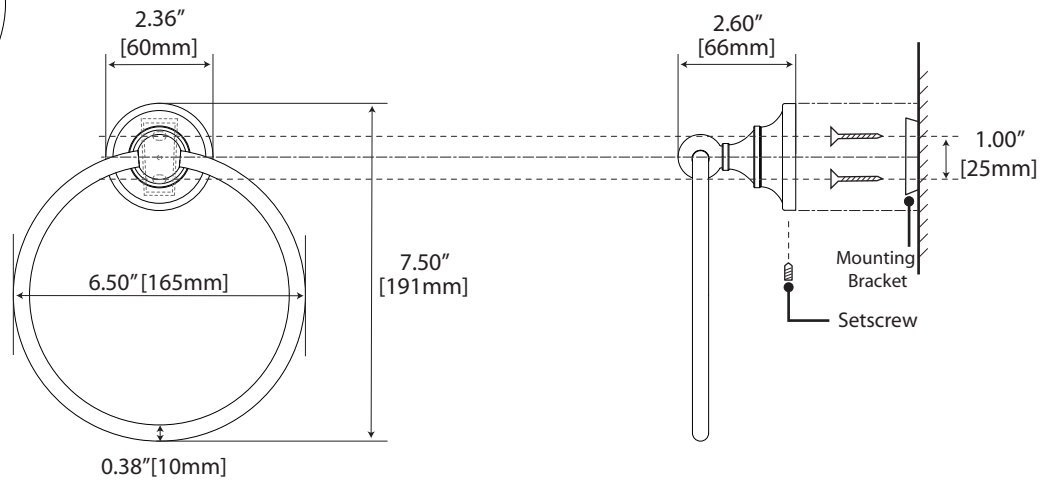

Towel Ring

#4742 (Polished Brass)