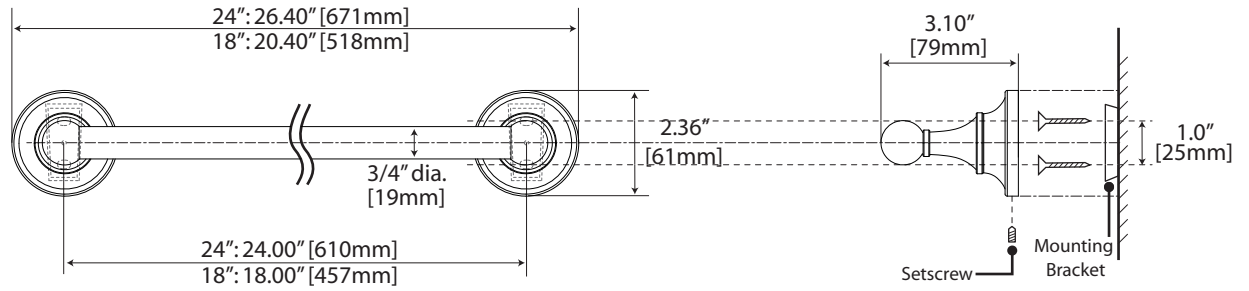

## 24" & 18" Towel Bar

24": #4740 (Polished Brass)  
 18": #4741 (Polished Brass)

## 24" Double Towel Bar

#4744 (Polished Brass)