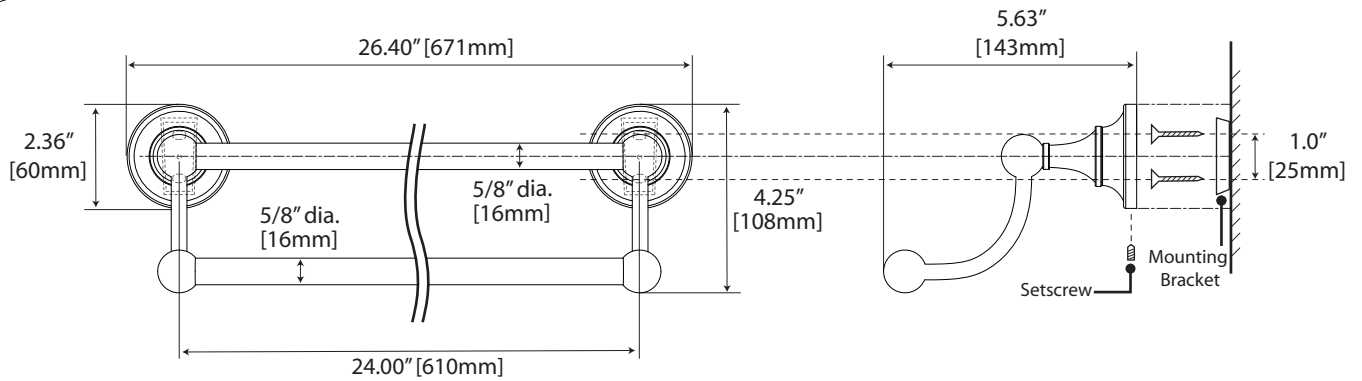

## 24" & 18" Towel Bar

24": #4740 (Polished Brass)  
 18": #4741 (Polished Brass)

## 24" Double Towel Bar

#4744 (Polished Brass)