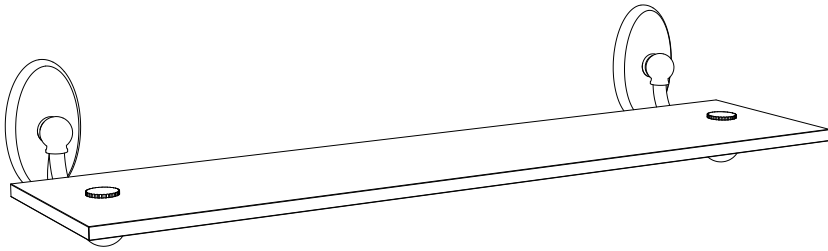

# Camden Collection

General Specifications

Glass Shelf

#4626 (Chrome)

Rectangle Glass Shelf