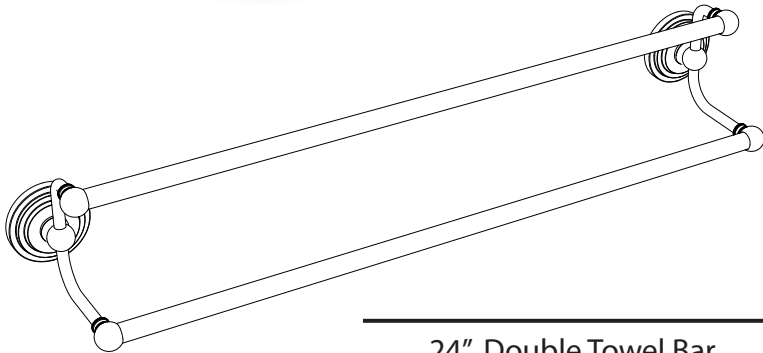

Marina Collection

General Specifications

24" Double Towel Bar

- #5229 (Chrome)
- #5843 (Satin Nickel)
- #5833 (Bronze)