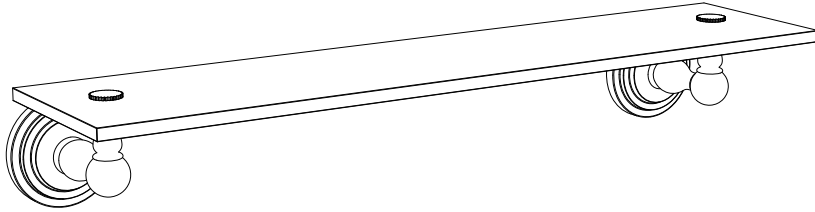

Marina Collection

General Specifications

Glass Shelf

- #5235 (Chrome)
- #5850 (Satin Nickel)
- #5839 (Bronze)

Rectangle Glass Shelf