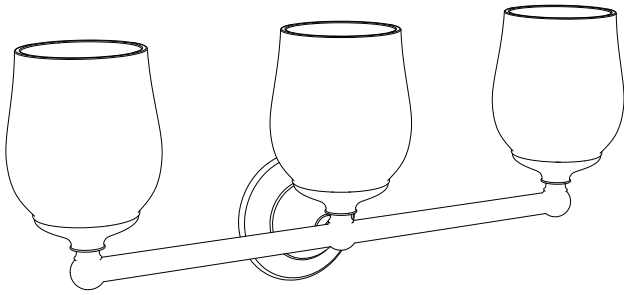

# Oldenburg Collection

General Specifications

Triple Sconce

#1656 (Chrome)

#1657 (Satin Nickel)

#1658 (Bronze)

Requires a medium base light bulb. 100w max