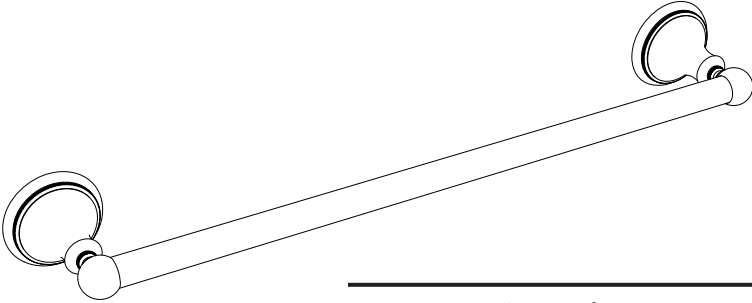

Laurel Ave. Collection

General Specifications

24" Towel Bar

#4580 (Polished Nickel)
#4590 (Satin Nickel)