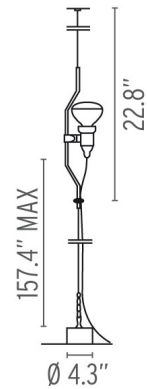

Dimensional Image

Certifications

Lamping (Bulb)

120W BR-40 Medium Reflector Flood Incandescent