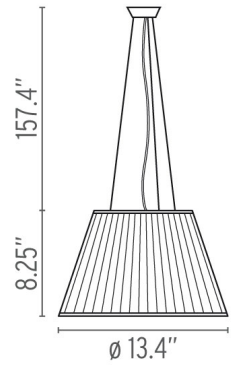

Romeo Soft S - Specification Sheet
by Philippe Starck, 1996

Mounting

Lamp (Bulb) Description	1 x 18W PL G24Q-2 Fluorescent
Environment	Indoor - Dry Location
Finish	Plisse Cloth
Technical and Product Description	ROMEIO SOFT S pendant lamp providing diffused light. Acid-etched pressed borosilicate glass internal diffuser. Plissé cloth shade. Injection-molded transparent polycarbonate diffuser support. Transparent, stamped polycarbonate dust protection screen. White, injection-molded ABS rose, galvanized pressed steel ceiling fitting. Steel suspension cables. Polarized double-insulated PTFE cord.

Electrical

Voltage	120
Switching	NA

Physical

Cord Length (inches)	157
Construction Material	Fabric, Glass, Polycarbonate
Weight	3.5 lbs

FU609607 Plisse Cloth

Dimensional Image

Certifications

Lamping (Bulb)