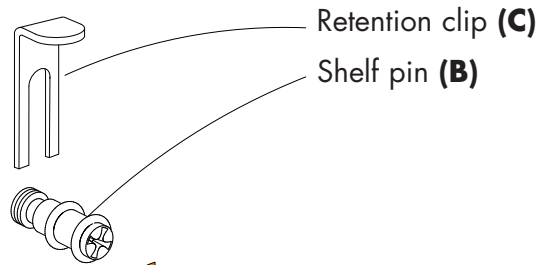

Install Shelf Pins (B) and Glass Shelves (A).

A - Glass Shelf x 2

B - Shelf Pin x 8

C - Retention Clip x 8

Phillips Screwdriver x 1

Allen Wrench x 1
(Only required for
disassembly of unit)

Detail of Shelf Pin (B) and Retention Clip (C)

Step 2 Secure Glass Shelves

To secure the shelves on your Revo unit, it is necessary to install the Glass Retention Clip (C). It is secured by the Shelf Pin (B).

1. Install the 8 Shelf Pins (B) at desired location, 4 shelf pins per shelf.
2. Install Glass Shelves (A x 2)
3. Install Retention Clips (C) as shown in "Pin Assembly Diagram"
4. Secure by tightening the Shelf Pin (B) with Phillips Screwdriver.

NOTE: Mouse hole is on bottom edge of back panel. It aligns with pre-installed Velcro strap for wire management.

Designed by Louis Lara.

'Revo' is a trademark of Becker
Designed, Inc.
All rights reserved. ©2006
Becker Designed, Inc.