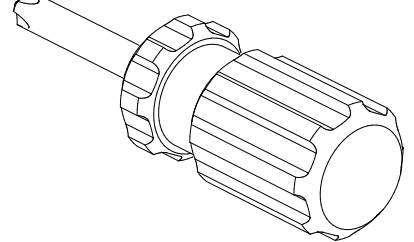

Install Shelf Pins (B) and Glass Shelves (A).

A - Glass Shelf x 2

B - Shelf Pin x 8

C - Retention Clip x 8

Phillips Screwdriver x 1

Allen Wrench x 1
(Only required for
disassembly of unit)

Detail of Shelf Pin (B) and Retention Clip (C)

Step 2 Secure Glass Shelves

To secure the shelves on your Revo unit, it is necessary to install the Glass Retention Clip (C). It is secured by the Shelf Pin (B).

1. Install the 8 Shelf Pins (B) at desired location, 4 shelf pins per shelf.
2. Install Glass Shelves (A x 2)
3. Install Retention Clips (C) as shown in "Pin Assembly Diagram"
4. Secure by tightening the Shelf Pin (B) with Phillips Screwdriver.

NOTE: Mouse hole is on bottom edge of back panel. It aligns with pre-installed Velcro strap for wire management.

Designed by Louis Lara.

'Revo' is a trademark of Becker
Designed, Inc.
All rights reserved. ©2006
Becker Designed, Inc.