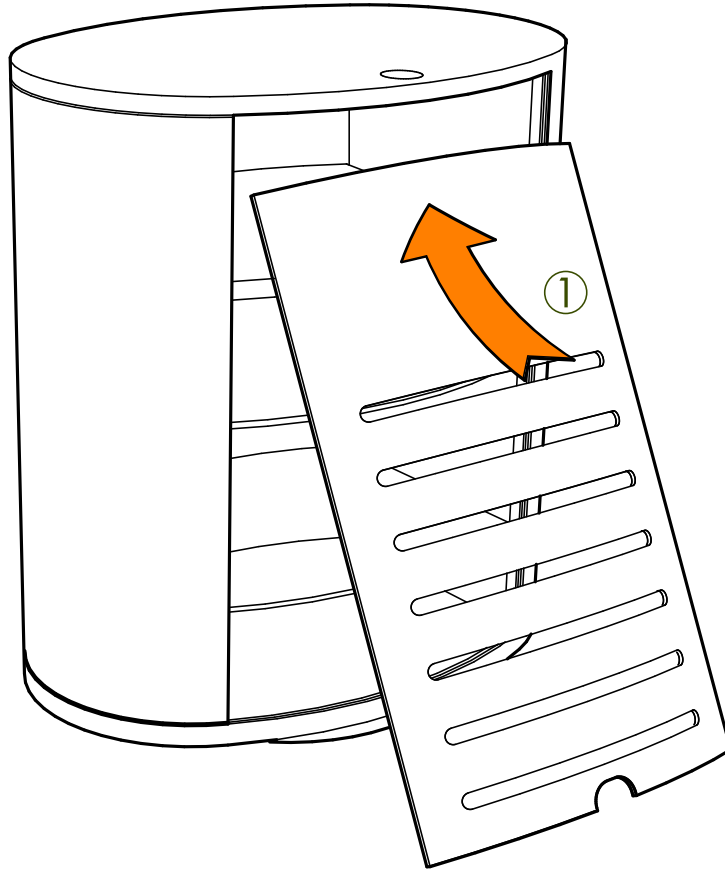

Install Shelf Pins (B) and Glass Shelves (A).

A - Glass Shelf x 2

B - Shelf Pin x 8

C - Retention Clip x 8

Phillips Screwdriver x 1

Allen Wrench x 1
(Only required for
disassembly of unit)

Detail of Shelf Pin (B) and Retention Clip (C)

Step 2 Secure Glass Shelves

To secure the shelves on your Revo unit, it is necessary to install the Glass Retention Clip (C). It is secured by the Shelf Pin (B).

1. Install the 8 Shelf Pins (B) at desired location, 4 shelf pins per shelf.
2. Install Glass Shelves (A x 2)
3. Install Retention Clips (C) as shown in "Pin Assembly Diagram"
4. Secure by tightening the Shelf Pin (B) with Phillips Screwdriver.

Pin assembly diagram

- 1 : Retention clip (C)
- 2 : Glass Shelf (A)
- 3 : Shelf Pin (B)
- 4 : Cabinet wall

Step 3
Install Back Panel.

The back panel comes pre-installed. Follow illustrations below for installation and removal.

NOTE: Mouse hole is on bottom edge of back panel. It aligns with pre-installed Velcro strap for wire management.

Designed by Louis Lara.

'Revo' is a trademark of Becker
Designed, Inc.
All rights reserved. ©2006
Becker Designed, Inc.