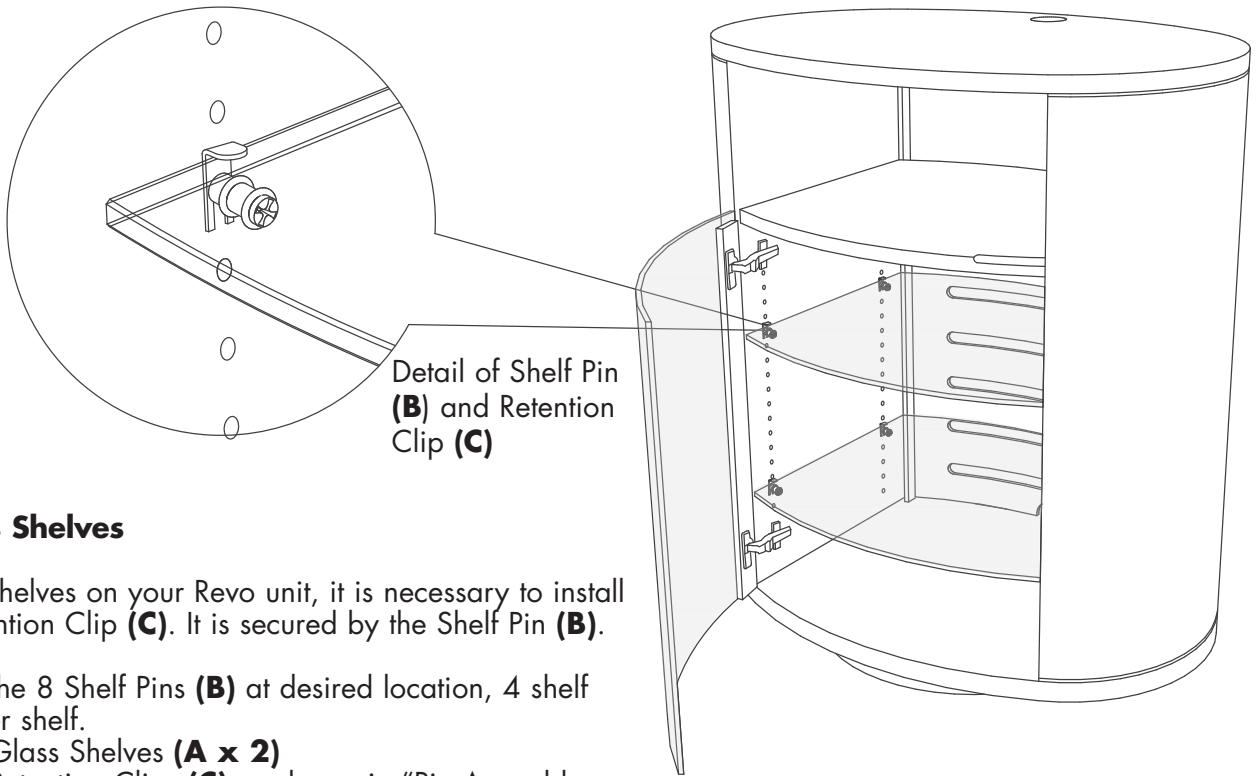

Install Shelf Pins (B) and Glass Shelves (A).

A - Glass Shelf x 2

B - Shelf Pin x 8

C - Retention Clip x 8

Phillips Screwdriver x 1

Allen Wrench x 1
(Only required for
disassembly of unit)

Detail of Shelf Pin (B) and Retention Clip (C)

Step 2 Secure Glass Shelves

To secure the shelves on your Revo unit, it is necessary to install the Glass Retention Clip (C). It is secured by the Shelf Pin (B).

1. Install the 8 Shelf Pins (B) at desired location, 4 shelf pins per shelf.
2. Install Glass Shelves (A x 2)
3. Install Retention Clips (C) as shown in "Pin Assembly Diagram"
4. Secure by tightening the Shelf Pin (B) with Phillips Screwdriver.