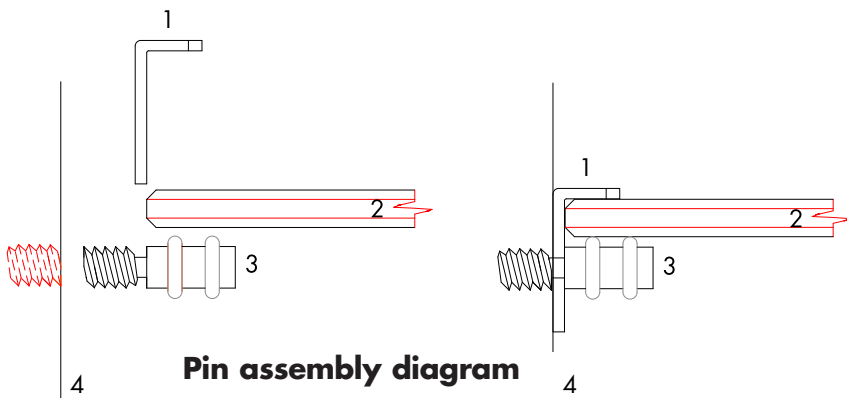

Install Shelf Pins (B) and Glass Shelves (A).

A - Glass Shelf x 2

B - Shelf Pin x 8

C - Retention Clip x 8

Phillips Screwdriver x 1

Allen Wrench x 1
(Only required for
disassembly of unit)

Detail of Shelf Pin (B) and Retention Clip (C)

Step 2 Secure Glass Shelves

To secure the shelves on your Revo unit, it is necessary to install the Glass Retention Clip (C). It is secured by the Shelf Pin (B).

1. Install the 8 Shelf Pins (B) at desired location, 4 shelf pins per shelf.
2. Install Glass Shelves (A x 2)
3. Install Retention Clips (C) as shown in "Pin Assembly Diagram"
4. Secure by tightening the Shelf Pin (B) with Phillips Screwdriver.

NOTE: Mouse hole is on bottom edge of back panel. It aligns with pre-installed Velcro strap for wire management.

Designed by Louis Lara.

'Revo' is a trademark of Becker
Designed, Inc.
All rights reserved. ©2006
Becker Designed, Inc.