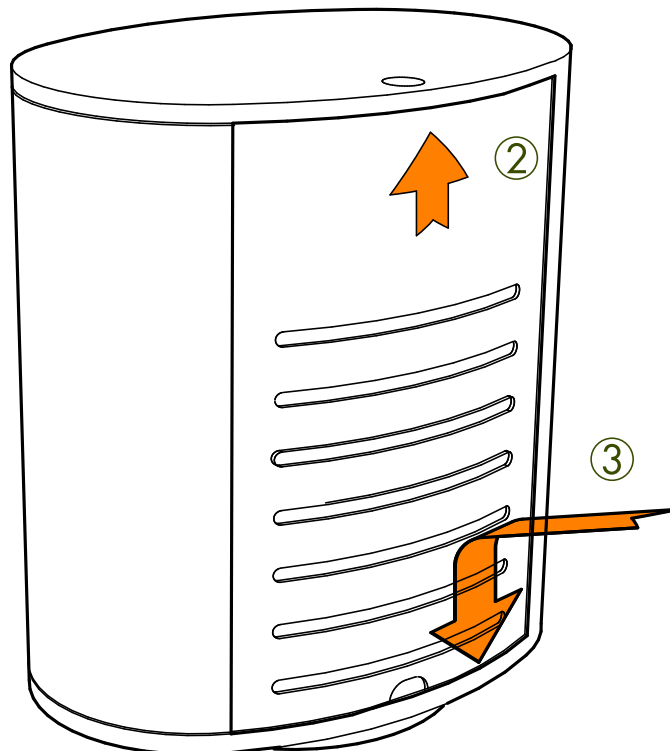

Install Shelf Pins (B) and Glass Shelves (A).

A - Glass Shelf x 2

B - Shelf Pin x 8

C - Retention Clip x 8

Phillips Screwdriver x 1

Allen Wrench x 1
(Only required for
disassembly of unit)

Detail of Shelf Pin (B) and Retention Clip (C)

Step 2 Secure Glass Shelves

To secure the shelves on your Revo unit, it is necessary to install the Glass Retention Clip (C). It is secured by the Shelf Pin (B).

1. Install the 8 Shelf Pins (B) at desired location, 4 shelf pins per shelf.
2. Install Glass Shelves (A x 2)
3. Install Retention Clips (C) as shown in "Pin Assembly Diagram"
4. Secure by tightening the Shelf Pin (B) with Phillips Screwdriver.

Pin assembly diagram

- 1 : Retention clip (C)
- 2 : Glass Shelf (A)
- 3 : Shelf Pin (B)
- 4 : Cabinet wall

Step 3
Install Back Panel.

The back panel comes pre-installed. Follow illustrations below for installation and removal.

NOTE: Mouse hole is on bottom edge of back panel. It aligns with pre-installed Velcro strap for wire management.

Designed by Louis Lara.

'Revo' is a trademark of Becker
Designed, Inc.
All rights reserved. ©2006
Becker Designed, Inc.