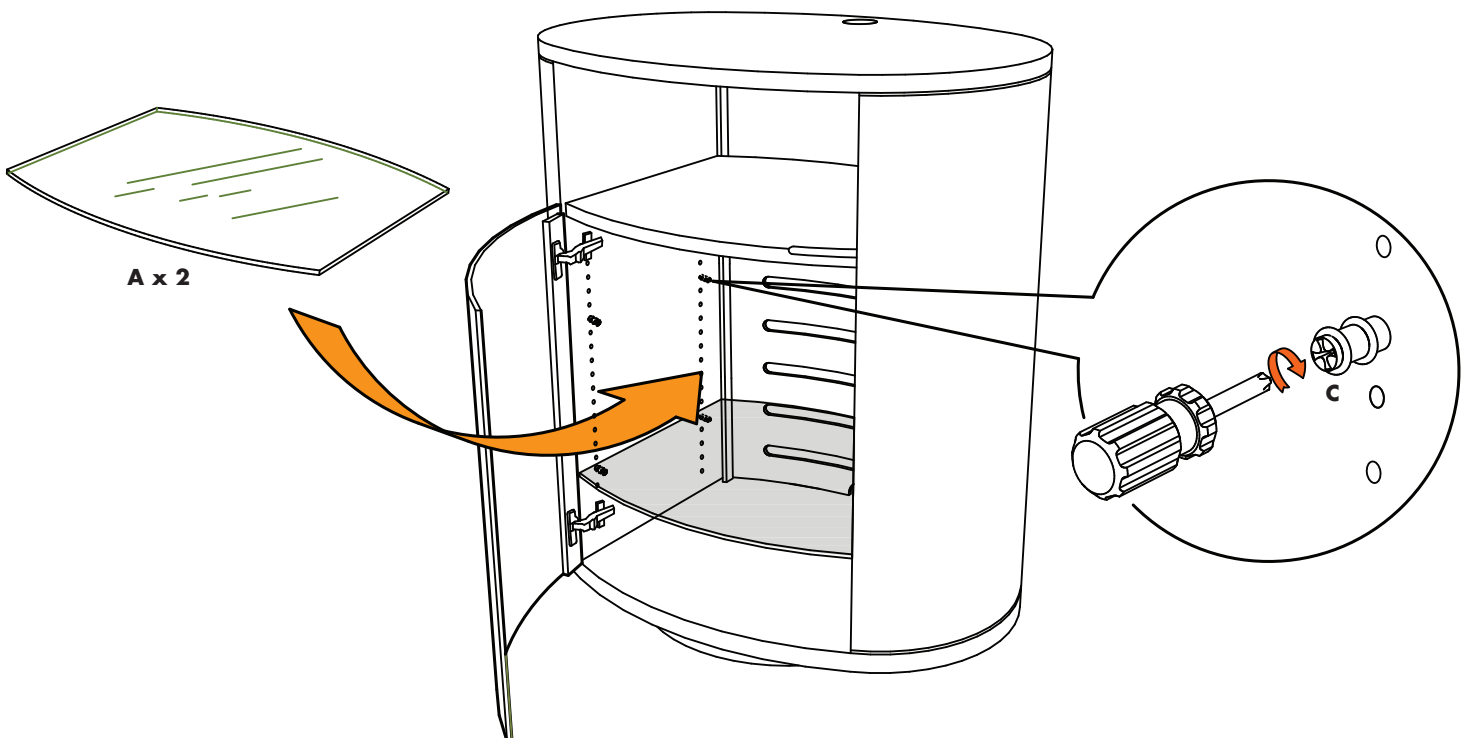

Install Shelf Pins (B) and Glass Shelves (A).

A - Glass Shelf x 2

B - Shelf Pin x 8

C - Retention Clip x 8

Phillips Screwdriver x 1

Allen Wrench x 1
(Only required for
disassembly of unit)

Detail of Shelf Pin (B) and Retention Clip (C)

Step 2 Secure Glass Shelves

To secure the shelves on your Revo unit, it is necessary to install the Glass Retention Clip (C). It is secured by the Shelf Pin (B).

1. Install the 8 Shelf Pins (B) at desired location, 4 shelf pins per shelf.
2. Install Glass Shelves (A x 2)
3. Install Retention Clips (C) as shown in "Pin Assembly Diagram"
4. Secure by tightening the Shelf Pin (B) with Phillips Screwdriver.

NOTE: Mouse hole is on bottom edge of back panel. It aligns with pre-installed Velcro strap for wire management.

Designed by Louis Lara.

'Revo' is a trademark of Becker
Designed, Inc.
All rights reserved. ©2006
Becker Designed, Inc.