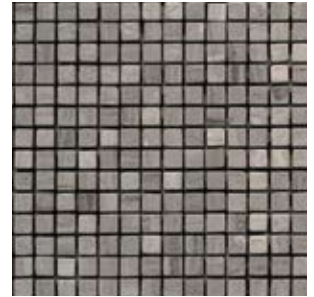

Over most versatile natural stone, Haisa Marble is available in assorted field tile and mosaic options, with new trim pieces to complete your most exquisite installation. All patterns are offered in a light or dark color palette.

Finish	Polished
Tile Size	12" x 12" x 3/8", 6" x 12" x 3/8", 6" x 6" x 3/8", 3" x 6" x 3/8"
Larger Sizes	Available by Special Order
Mosaic Size	12" x 12" x 1/4"
Pencil Size	1/2" x 12" x 3/4"
Chair Rail	3 1/4" x 12" x 3/4"
Wall Base	4 3/4" x 12" x 5/8"
Application	Interior/Exterior, Walls/Floors

HAISA DARK POLISHED

HAISA DARK 1X1 MOSAIC

HAISA DARK IRREGULAR MOSAIC

HAISA DARK IRREGULAR MOSAIC

HAISA DARK SPLITFACE MOSAIC

HAISA DARK PENCIL LINER

HAISA DARK CHAIR RAIL

HAISA DARK MICRO MOSAIC