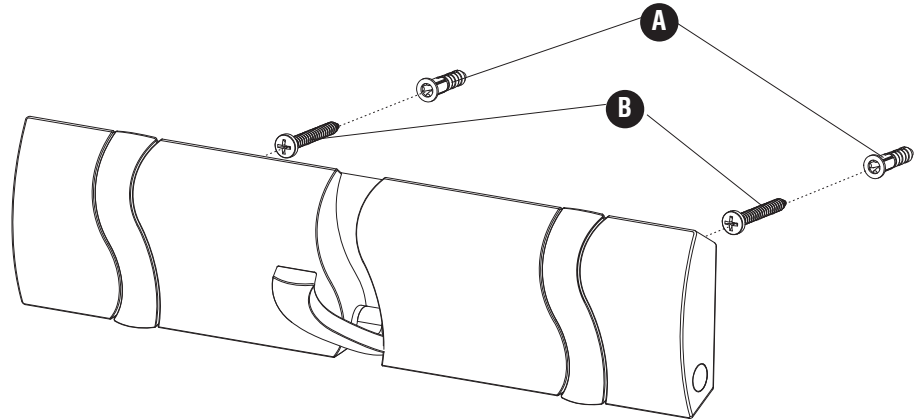

TOOLS REQUIRED: Phillips Screwdriver, Pencil, Drill with 3/16" bit, Level, Measuring Tape
OUTILS REQUIS: Tournevis à pointe cruciforme, Crayon, Perceuse avec mèche de 5 mm , Niveau, Mètre ruban
HERRAMIENTAS REQUERIDAS: Destornillador Phillips®, Lápiz, Taladro con broca de 3/16 pulg., Nivel, Cinta métrica

HARDWARE PACK / PAQUET MATÉRIEL / PAQUETE MATERIAL 4242-19NC	
A 	B
Wall Anchor <i>Ancre de mur</i> Ancla de la pared Qty. / Qte. / Cant.: 2 #4242-27NC	Mounting Screw <i>Vis de support</i> Tornillo de montaje Qty. / Qte. / Cant.: 2 #4242-26NC