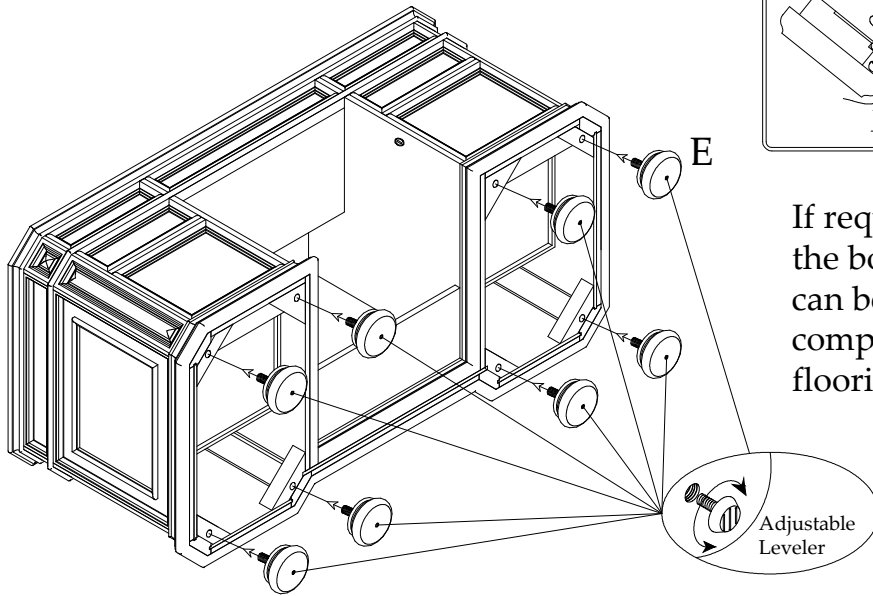

Made in China

Components and Hardware List

<p>Key</p>  <p>A 1 Set.</p>	<p>1/2" Wood Screw</p>  <p>B 8 pcs.</p>	<p>File rod & clips</p>  <p>C 4 sets</p>	<p>Grommet</p>  <p>D 1 pc.</p>
<p>Bun Foot W/ Leveler</p>  <p>E 8 pcs.</p>	<p>Drawer Divider</p>  <p>F 4 pcs.</p>	<p>Top Drawer Divider</p>  <p>G 4 pcs.</p>	

44732
Executive Desk

If required, the levelers in the bottom of the bun feet can be adjusted to compensate for uneven flooring, if required.

The File drawer may be set up to use either letter or legal size file folders using the File Rods supplied. Attaching the File Rods to the drawer sides using the wood screws helps keep file folders in place.