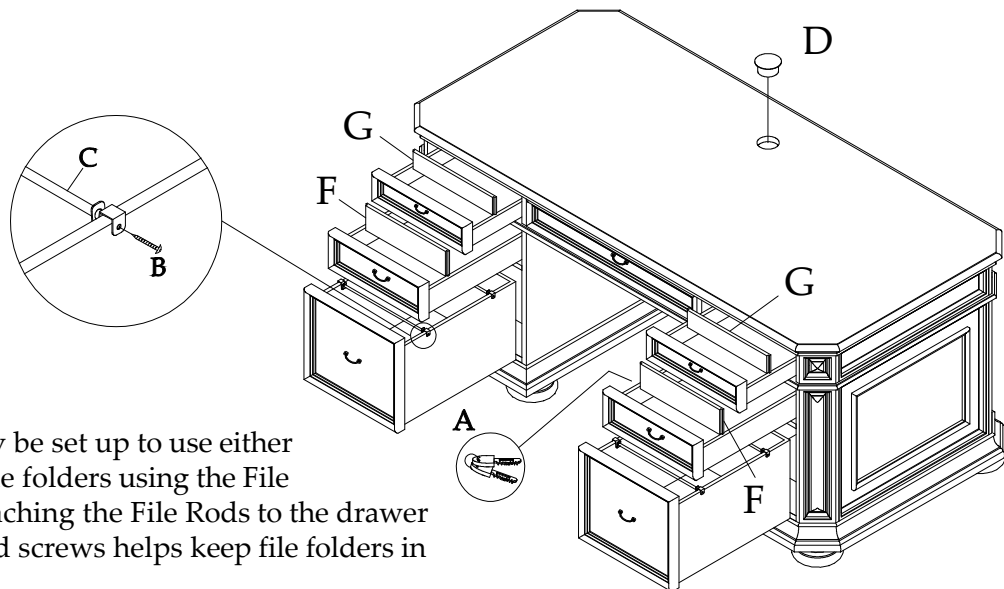

Made in China

Components and Hardware List

<p>Key</p>  <p>A 1 Set.</p>	<p>1/2" Wood Screw</p>  <p>B 8 pcs.</p>	<p>File rod & clips</p>  <p>C 4 sets</p>	<p>Grommet</p>  <p>D 1 pc.</p>
<p>Bun Foot W/ Leveler</p>  <p>E 8 pcs.</p>	<p>Drawer Divider</p>  <p>F 4 pcs.</p>	<p>Top Drawer Divider</p>  <p>G 4 pcs.</p>	

44732
Executive Desk

If required, the levelers in the bottom of the bun feet can be adjusted to compensate for uneven flooring, if required.

The File drawer may be set up to use either letter or legal size file folders using the File Rods supplied. Attaching the File Rods to the drawer sides using the wood screws helps keep file folders in place.