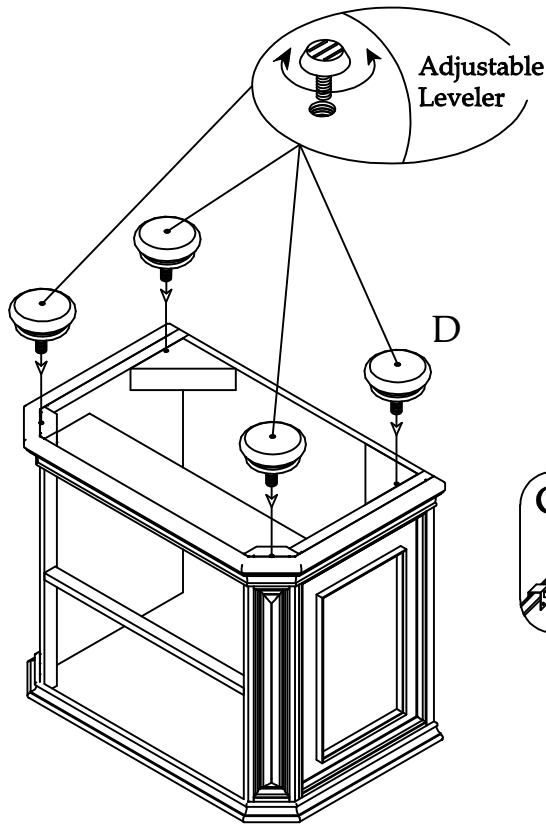

Components and Hardware List

Key	1/2" Wood Screw	File rod	Bun Foot W/ Leveler
			
(A) 2 set.	(B) 8 pcs.	(C) 4 pcs.	(D) 4 pcs.

4935
File Cabinet

If required, the levelers in the bottom of the bun feet can be adjusted to compensate for uneven flooring, if required.

This furniture is equipped with safety hardware to prevent both drawers from being opened at the same time, to prevent the cabinet from tipping forward. Please do not try to override this feature and completely close one drawer before opening the other.