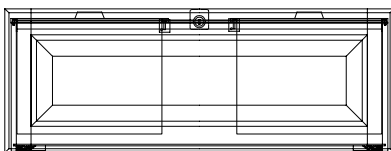

Drawer configured to hang lateral files.

Drawer configured to hang letter size files front to back.

Drawer configured to hang one row of letter size files and one row of legal size files front to back.