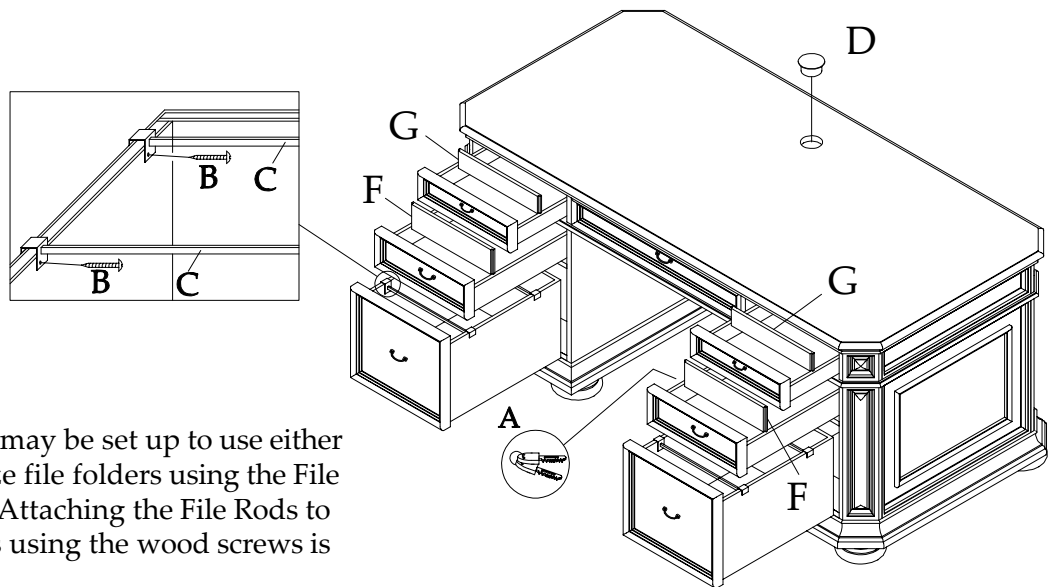

### Components and Hardware List

<p>Key</p>  <p>(A) 1 Set.</p>	<p>1/2" Wood Screw</p>  <p>(B) 8 pcs.</p>	<p>File rod</p>  <p>(C) 4 pcs.</p>	<p>Grommet</p>  <p>(D) 1 pc.</p>
<p>Bun Foot W/ Leveler</p>  <p>(E) 8 pcs.</p>	<p>Drawer Divider</p>  <p>(F) 4 pcs.</p>	<p>Top Drawer Divider</p>  <p>(G) 4 pcs.</p>	

44732  
Executive Desk

If required, the levelers in the bottom of the bun feet can be adjusted to compensate for uneven flooring, if required.

The File drawer may be set up to use either letter or legal size file folders using the File Rods supplied. Attaching the File Rods to the drawer sides using the wood screws is optional.