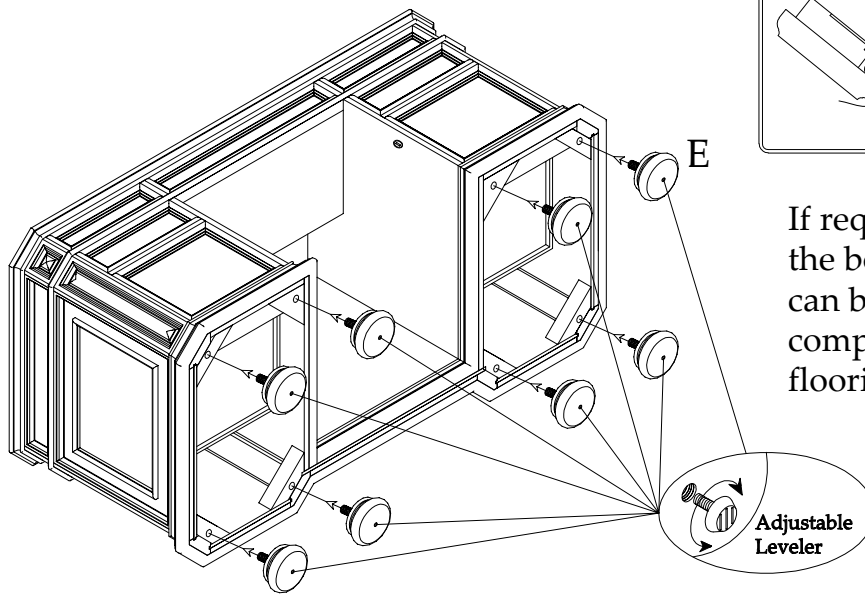

### Components and Hardware List

<p>Key</p>  <p>(A) 1 Set.</p>	<p>1/2" Wood Screw</p>  <p>(B) 8 pcs.</p>	<p>File rod</p>  <p>(C) 4 pcs.</p>	<p>Grommet</p>  <p>(D) 1 pc.</p>
<p>Bun Foot W/ Leveler</p>  <p>(E) 8 pcs.</p>	<p>Drawer Divider</p>  <p>(F) 4 pcs.</p>	<p>Top Drawer Divider</p>  <p>(G) 4 pcs.</p>	

44732  
Executive Desk

If required, the levelers in the bottom of the bun feet can be adjusted to compensate for uneven flooring, if required.

The File drawer may be set up to use either letter or legal size file folders using the File Rods supplied. Attaching the File Rods to the drawer sides using the wood screws is optional.